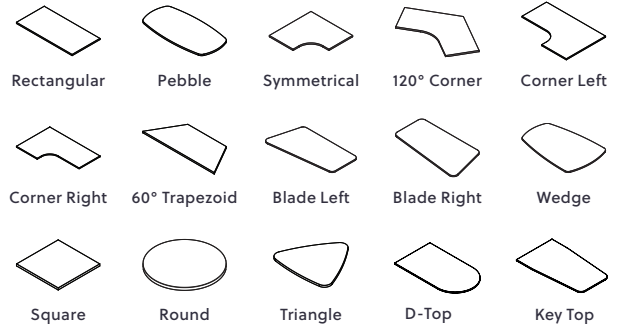

MONDAY MEETINGS. FRIDAY DEADLINES. AND EVERY DAY IN BETWEEN.

Our Day-to-Day Tables deliver value on day one. With a variety of top sizes and shapes, bases, laminates and edges, it's easy to find tables to perfectly support your teams. Integrate Day-to-Day Tables with AIS systems and benching products or use as a stand alone solution to create the spaces you need.

- Meeting tables, flip-top/nesting tables and height adjustable tables.
- A variety of top shapes and sizes to select from.
- Available with or without power.
- Multiple base options in polished aluminum or painted finishes.
- Available in 16", 29" 36" (disc base tables), and 42" heights.
- Tables available with glides or locking casters.
- Power and Cord Management available.
- 2mm or reverse knife edge options.
- Over 20 Grade A laminate options.
- Over 10,000 table design possibilities.
- For additional conferencing table solutions with laminate bases, please explore our Calibrate® Conferencing line.

Power Options

Laminates

Select from a wide range of finishes, and pair with multiple base and edge options to create just the table you need.*

*Not all laminates have matching edgebands. Alternatives can be specified.

Table Tops

Table Bases

*Available with casters

For additional images: <http://imagelibrary.ais-inc.com/>

800.434.7400 | 978.562.7500 | www.ais-inc.com | info@ais-inc.com | 02/2025 | DTDP5