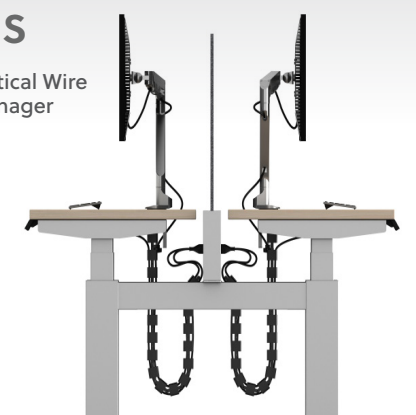

## ENCOUNTER YOUR WORKPLACE CHOICES

PowerBench offers an all-in-one solution of height-adjustable worksurfaces + power that's simple to spec, while PowerBeam provides more flexibility for agile, freestanding configurations and perpendicular work stations.

## ENCOUNTER POWER + WIRE MANAGEMENT OPTIONS

Add-on Power

Cord Tray

Vertical Wire Manager