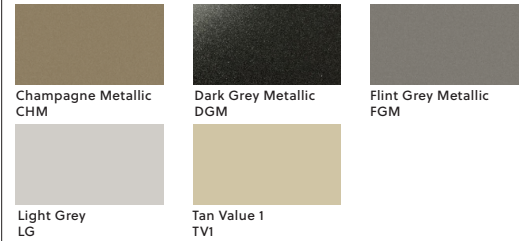

Grade B Paints