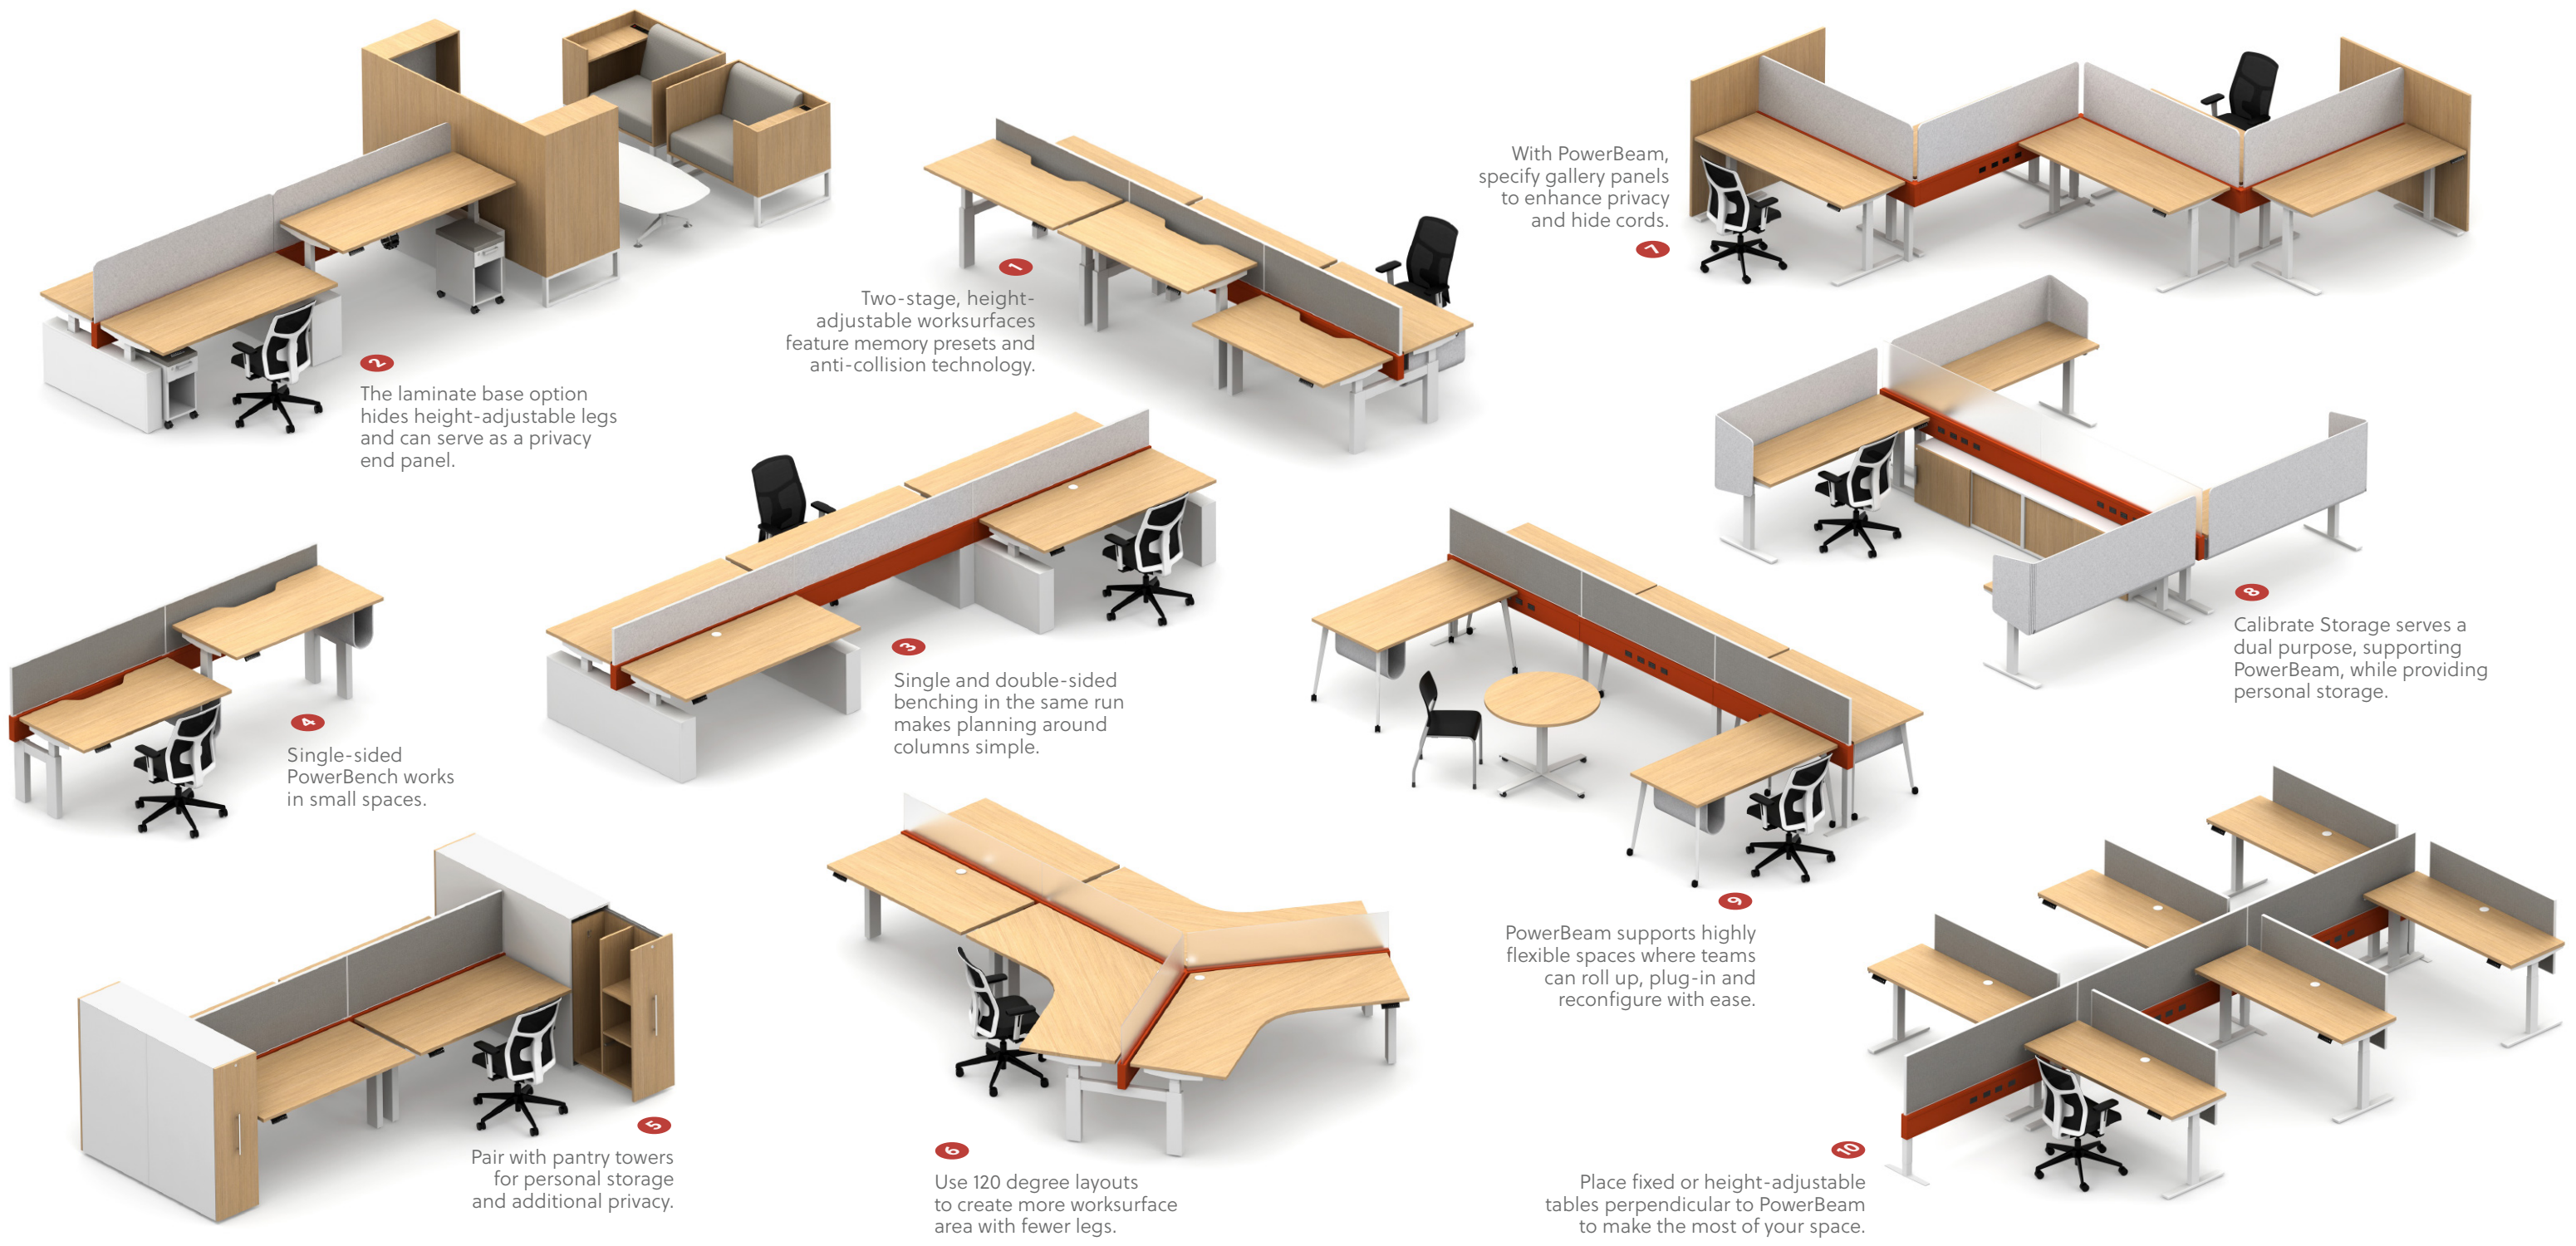

## ENCOUNTER A WORLD OF POSSIBILITIES

An agile powered spine + height-adjustable worksurfaces? It's a match made in heaven. Encounter PowerBench unites the PowerBeam platform with the ergonomic support of an adjustable-height benching system. Add a light, modern aesthetic with an optional metal H-leg base, painted in your choice of colors for a subdued or vibrant look.

**ENCOUNTER A PLACE  
WHERE YOU BELONG**

A simple, succinct kit of parts solves for space optimization and collaboration needs in one fell swoop. The legs can be concealed by an optional enclosed laminate base to provide continuity across the floorplate, create an upscale, permanent look, and give workers a strong sense of place in an ever-changing workplace.

## ENCOUNTER YOUR WORKPLACE CHOICES

PowerBench offers an all-in-one solution of height-adjustable worksurfaces + power that's simple to spec, while PowerBeam provides more flexibility for agile, freestanding configurations and perpendicular work stations.

## COVER

**Worksurfaces and enclosed bases:** Landmark, **Beam and Height-adjustable legs:** Black, **H Leg bases:** Kelly Green, **Glass:** Grey tinted, **Devens seating:** Black mesh and frame, alta Prospect | Birdseye upholstery