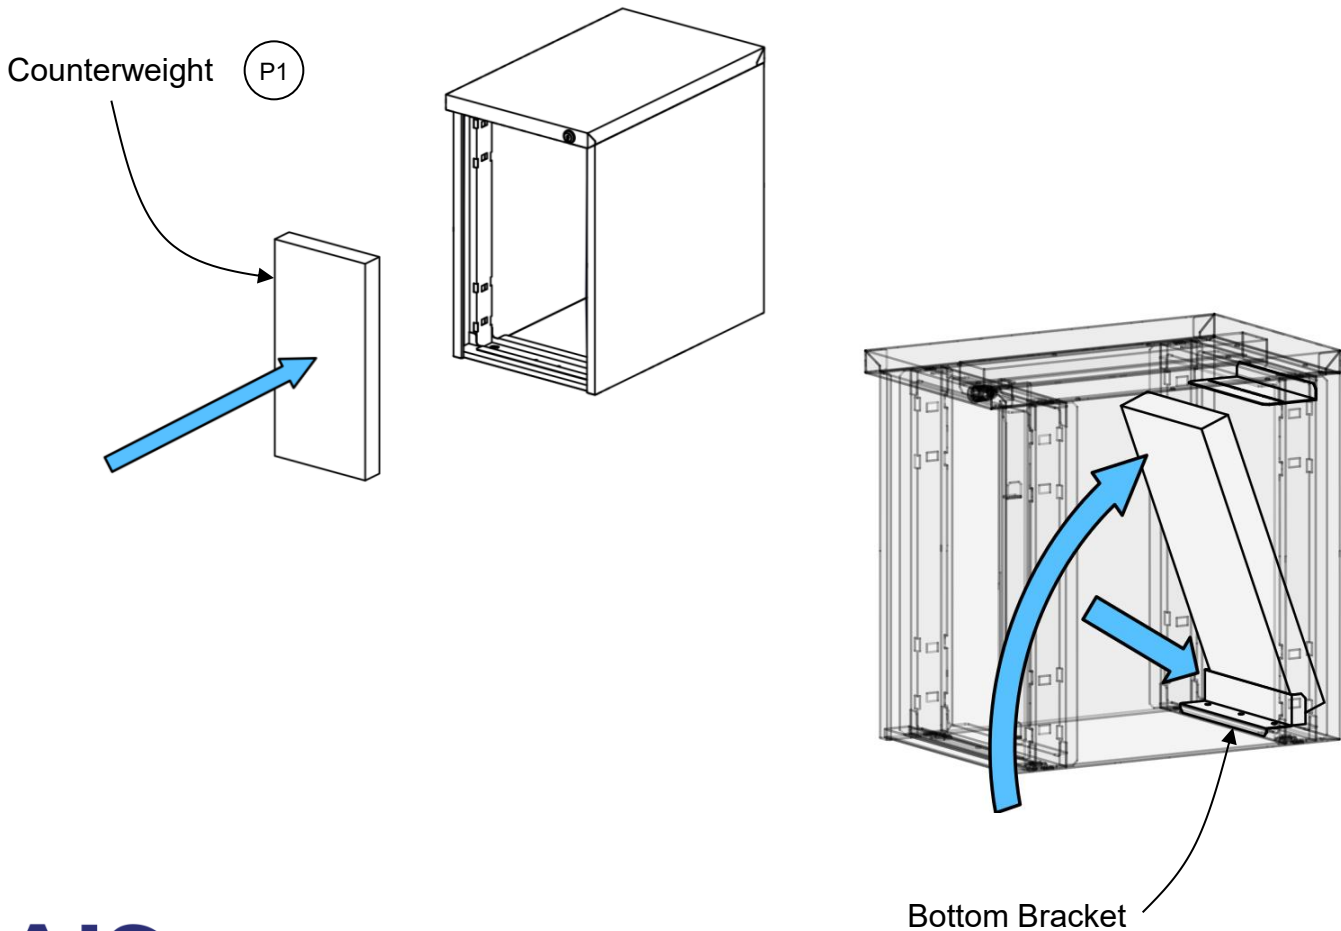

12w L-Series Pedestal Counterweight Installation Instructions

Item	Replacement Part number	Circle Sheet Part Number	Description	Image
P1	S-PEDWT	RS-WEDWT-A	Counterweight	

12w L-Series Pedestal Counterweight Installation Instructions

Step 1: Remove drawers

Step 2: Position counterweight in the bottom bracket

12w L-Series Pedestal Counterweight Installation Instructions

Step 3: Fold top bracket down.

12w L-Series Pedestal Counterweight Installation Instructions