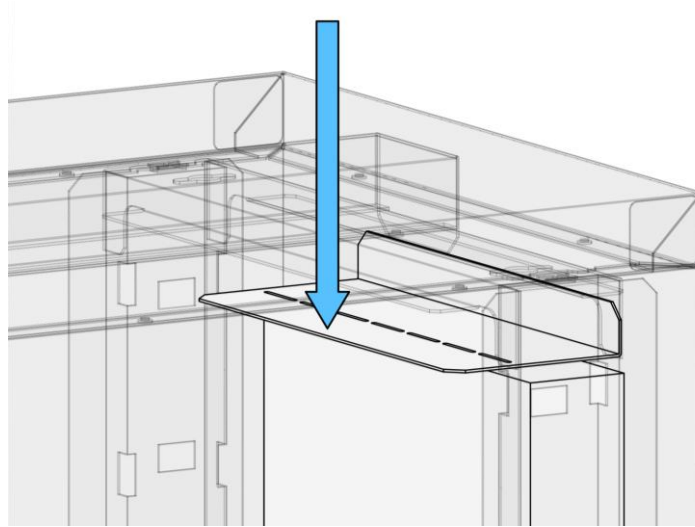

12w L-Series Pedestal Counterweight Installation Instructions

Item	Replacement Part number	Circle Sheet Part Number	Description	Image
P1	S-PEDWT	RS-WEDWT-A	Counterweight	

12w L-Series Pedestal Counterweight Installation Instructions

Step 1: Remove drawers

Step 2: Position counterweight in the bottom bracket

12w L-Series Pedestal Counterweight Installation Instructions

Step 3: Fold top bracket down.

12w L-Series Pedestal Counterweight Installation Instructions