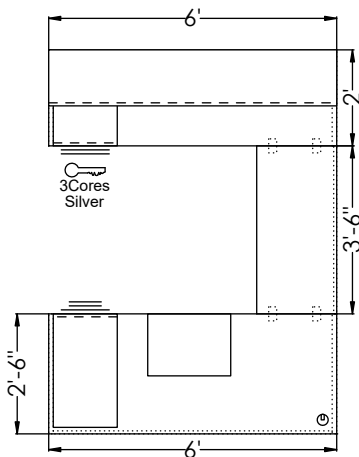

CALIBRATE PRIVATE OFFICE[®]

CBCGTYP003

AIS | IDEA STARTERS

#Part Number	Description	Quantity	Ext. List
1X-BBFPFS29	Cbx Partial Depth Bbf Ped 29dx28hx16w	1	\$1,962.00
2X-DB4220	Cb Desk Bridge With Full Mod Flush 20dx42wx29h	1	\$784.00
3X-DS7224-HM	Cb Desk Shell Half Mod Recessed 24dx72wx29h	1	\$1,317.00
4X-DSFM7230	Cb Desk Shell With Full Mod Flush 30dx72wx29h	1	\$1,628.00
5X-FFPFS18	Cbx Full Depth Ff Ped 18dx28hx16w	1	\$1,743.00
6X-SHCD4572	Cbx Single Hutch With Cabinet Doors 14dx45hx72w	1	\$3,325.00
7X-TACKHM2872	Cbx Tackboard Hutch Mount 28hx72w	1	\$953.00
8A-PDRWP	Plastic Pencil Drawer 21 1/4W x 16 1/4D x 2 1/4H - Black	1	\$276.00
9S-W1CORE3	Silver Key Alike Kit (3 Cores) - Wesko Type	1	\$51.00
Total List			\$12,039.00