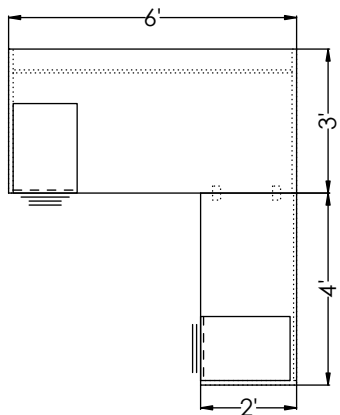

CALIBRATE PRIVATE OFFICE[®]

CBCGTYP004

AIS | IDEA STARTERS

#Part Number	Description	Quantity	Ext. List
1X-BBFPS23	Cbx Partial Depth Bbf Ped 23dx28hx16w	1	\$1,913.00
2X-DR4824R	CB Desk Return RH 24Dx48Wx29H	1	\$1,116.00
3X-DS7236	Cb Desk Shell Full Mod Recessed 36dx72wx29h	1	\$1,700.00
4X-FFPFS23	Cbx Partial Depth Ff Ped 23dx28hx16w	1	\$1,855.00
Total List			\$6,584.00