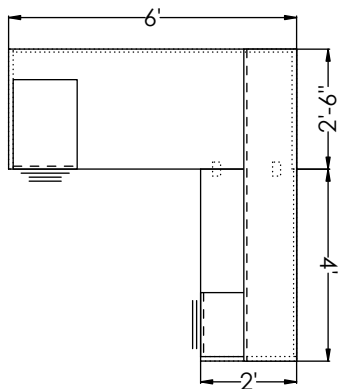

CALIBRATE PRIVATE OFFICE[®]

CBCGTYP005

AIS | IDEA STARTERS

#Part Number	Description	Quantity	Ext. List
1C-OWM167814	Wall Mounted Open Overhead -16Hx78Wx14D	1	\$1,918.00
2X-BBPF523	Cbx Partial Depth Bbf Ped 23dx28hx16w	1	\$1,913.00
3X-DR4824R	CB Desk Return RH 24Dx48Wx29H	1	\$1,116.00
4X-DSFM7230	Cb Desk Shell With Full Mod Flush 30dx72wx29h	1	\$1,583.00
5X-FFPF523	Cbx Partial Depth Ff Ped 23dx28hx16w	1	\$1,855.00
6X-TACKWM2078	Cbx Tackboard Wall Mount 20hx78w	1	\$954.00
Total List			\$9,339.00