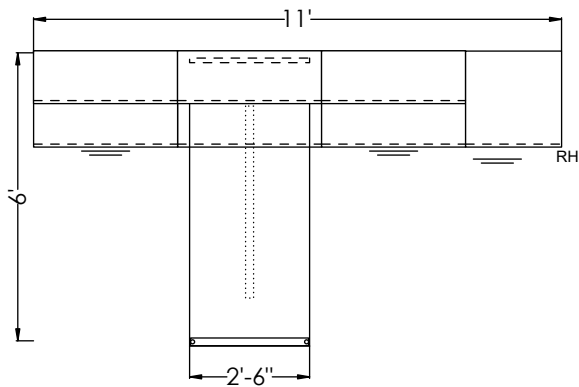

## CBCGTYP007

**AIS** | IDEA STARTERS

#Part Number	Description	Quantity	Ext. List
1X-CBC203624	CBX Full Depth Floor Bookcase 24Dx21Hx36W	1	\$1,785.00
2X-CDWM323614	Cb Wall Mounted Cabinet Double Height 14dx32hx36w	2	\$4,572.00
3X-ODWM323614	Cb Wall Mounted Bookcase Double Height 14dx32hx36w	1	\$2,006.00
4X-PLAT2D3624	Cbx Full Depth Lat Bf 24dx21hx36w	2	\$6,096.00
5X-SODO287230	CBX O-LEG Stack-On Desk 28"h X 72"w X 30"d	1	\$1,650.00
6X-TACKWM2836	Cbx Tackboard Wall Mount 28hx36w	1	\$863.00
7X-TACKWM2872	Cbx Tackboard Wall Mount 28hx72w	1	\$1,070.00
8X-WRBFOF82	Cbx Open Front Bf Wardrobe Rh 24dx82hx24w	1	\$4,234.00
<b>Total List</b>			<b>\$22,276.00</b>