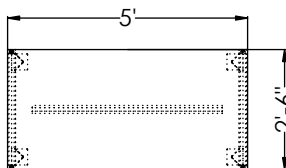

## CBCGTYP016

**AIS** | IDEA STARTERS

#Part Number	Description	Quantity	Ext. List
1X-CHAPA2460	CBX Cntlvr Hat 24x60W/ W/Pwr W/Access	1	\$7,013.00
2X-LAT2DFS3624	Cbx 2d Full Depth Lat 24dx28hx36w	2	\$6,674.00
3X-LSWM523612	CBX Wall Mounted L Shelf Vertical 52Hx36Wx12D	2	\$2,578.00
4X-TACKPW5330	Cbx Tackboard Wall Mount 53hx30w	2	\$2,042.00
5T-RCR306029OLG	Table Desk, Rectangular, 2mm, O-Leg, 30Dx60Wx29H	1	\$3,191.00
<b>Total List</b>			<b>\$21,498.00</b>