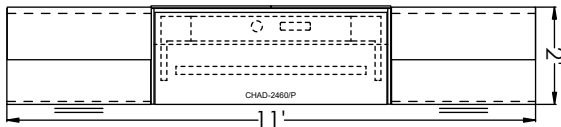

## CBCGTYP016

**AIS** | IDEA STARTERS

#Part Number	Description	Quantity	Ext. List
1X-CHAPA2460	CBX Cntlvr Hat 24x60W/ W/Pwr W/Access	1	\$7,013.00
2X-LAT2DFS3624	Cbx 2d Full Depth Lat 24dx28hx36w	2	\$6,674.00
3X-LSWM523612	CBX Wall Mounted L Shelf Vertical 52Hx36Wx12D	2	\$2,578.00
4X-TACKPW5330	Cbx Tackboard Wall Mount 53hx30w	2	\$2,042.00
5T-RCR306029OLG	Table Desk, Rectangular, 2mm, O-Leg, 30Dx60Wx29H	1	\$3,191.00
<b>Total List</b>			<b>\$21,498.00</b>