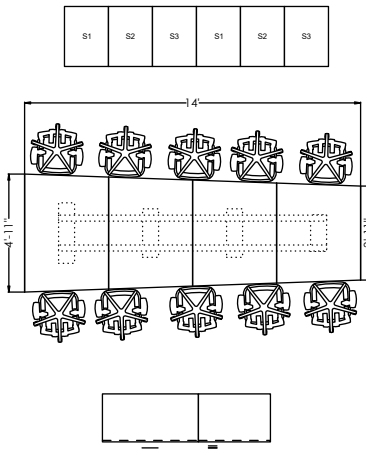

CALIBRATE CONFERENCE[®]

CBCONFTYP002

#Part Number	Description	Quantity	Ext. List
14900C	Natick Black Configurable Task Chair	10	\$8,280.00
2F-SCCR306630CLB	LOUNGE, BACKLESS, 66 WIDTH CLOSED BOTTOM	2	\$3,162.00
3X-BBC2448	CBX Buffet Bookcase 24D x 48W	1	\$5,795.00
4X-CTT60168R	Cbx Table Taper 60D X 168W 2Mm 4 Sec 4 A-Base	1	\$7,889.00
5X-TB2436	CBX Trash Bin 24D x 36W	1	\$5,000.00
		Total List	\$30,126.00