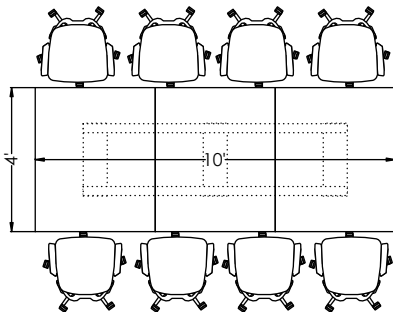

CALIBRATE CONFERENCE[®]

CBCONFTYP006

AIS | IDEA STARTERS

B1	B2	B1	B2	B1	B2
S1	S2	S1	S2	S1	S2

#Part Number	Description	Quantity	Ext. List
17730	Auburn Gray Conference Chair - Express	8	\$8,112.00
2F-SSS426030CLB	LOUNGE 2 SEAT 42"H X 60"W X 30" SOLID BASE	3	\$6,054.00
3X-CTR48120K	Cbx Table Rectangle 48D X 120W Knife 3 Sec 3 A-Base	1	\$9,101.00
Total List			\$23,267.00