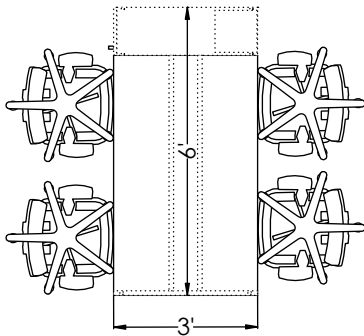

CALIBRATE CONFERENCE[®]

CBCONFTYP008

AIS | IDEA STARTERS

#Part Number	Description	Quantity	Ext. List
14953C	Natick Gray Configurable Stool	4	\$4,932.00
2X-FPLL427236HNEp	Table Flush W/LH Locker, 36X72X42, Half Mod	1	\$4,607.00
		Total List	\$9,539.00