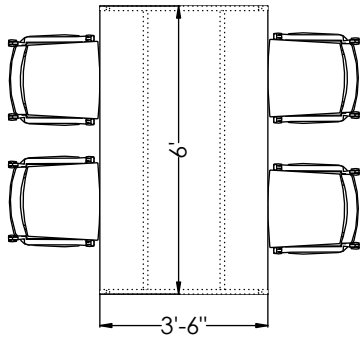

CALIBRATE CONFERENCE®

CBCONFTYP012

AIS | IDEA STARTERS

#Part Number	Description	Quantity	Ext. List
13430C	Paxton Black Mesh Back, Fabric Seat w/Casters	4	\$1,272.00
2X-FBPT297242HNEp	Table, Flush, 42X72X29, Half Modesty	1	\$2,263.00
Total List			\$3,535.00