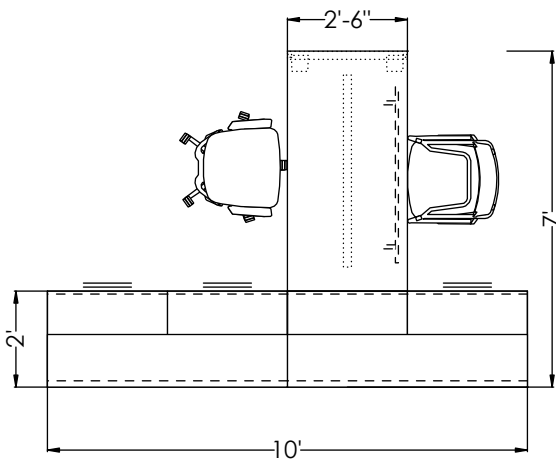

# AIS | IDEA STARTERS

#	Part Number	Description	Quantity	Ext. List
1	4667	Devens Grey Side Chair	1	\$574.00
2	7740	Auburn Ivory Conference Chair - Express	1	\$1,014.00
3	X-CBC283024	CBX Full Depth Floor Bookcase 24Dx28Hx30W	1	\$1,607.00
4	X-HATM1260	Cbx Suspended Hat Modesty 12h For 60w (44 Actual)	1	\$799.00
5	X-LAT2DFS3024	Cbx 2d Full Depth Lat 24dx28hx30w	3	\$9,423.00
6	X-LSWM456012	CBX Wall Mounted L Shelf Vertical 45Hx60Wx12D	2	\$2,640.00
7	WPS-VC48	U-Channel - 48W	1	\$134.00
8	W-WS2460	Rectangular - 2mm Edge - 24D x 60W	2	\$1,386.00
9	W-WS3060	Rectangular - 2mm Edge - 30D x 60W	1	\$839.00
10	WFS-OLW2730FS-2	Freestanding O-Leg 27" X 30"	1	\$1,133.00
<b>Total List</b>				<b>\$19,549.00</b>