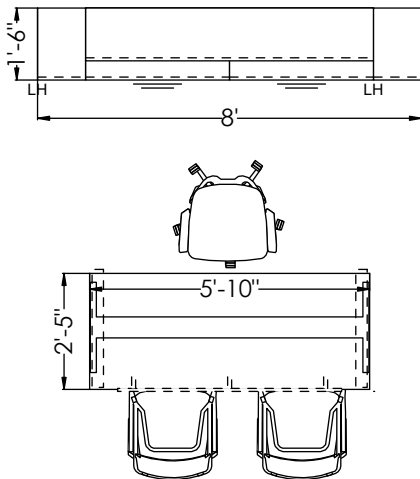

CALIBRATE COUNTDOWN[®]

CCTYP04

AIS | IDEA STARTERS

#Part Number	Description	Quantity	Ext. List
14667	Devens Grey Side Chair	2	\$1,148.00
27730	Auburn Gray Conference Chair - Express	1	\$1,014.00
3C-OWM167214	Wall Mounted Open Overhead -16Hx72Wx14D	1	\$1,913.00
4X-HATM1272	Cbx Suspended Hat Modesty 12h For 72w (56 Actual)	1	\$821.00
5X-PLAT2D3618	Cbx Full Depth Lat Bf 18dx21hx36w	2	\$5,656.00
6X-SDCL6618	Cbx Single Door Tower Hinge Left 18dx66hx12w	2	\$5,114.00
7X-TACKWM2872	Cbx Tackboard Wall Mount 28hx72w	1	\$1,070.00
8T-RCR307229HLG2	Height Adjustable Table 29"H W/Glides 30"X72" Top	1	\$3,386.00
9A-LEDTL-61540	40 Led Task Light, W/ Dimmer & Transformer	1	\$788.00
Total List			\$20,910.00