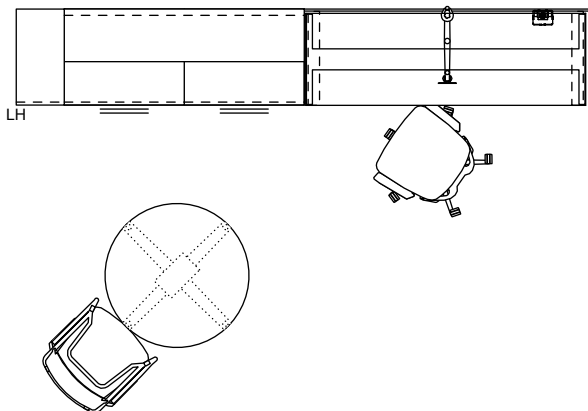

# AIS | IDEA STARTERS

#	Part Number	Description	Quantity	Ext. List
1	4657	Devens Black Side Chair Express	1	\$540.00
2	7700	Auburn Black Conference Chair - Express	1	\$1,014.00
3	X-LAT2DFS3024	Cbx 2d Full Depth Lat 24dx28hx30w	2	\$6,282.00
4	X-LSWM456012	CBX Wall Mounted L Shelf Vertical 45Hx60Wx12D	1	\$1,320.00
5	X-SDCL7424	Cbx Single Door Tower Hinge Left 24dx74hx12w	1	\$2,778.00
6	X-TACKSW4536	Cbx Tackboard Wall Mount 45hx36w	2	\$1,978.00
7	T-RCR247229HLG2	TBL, REC, 2mm, 24Dx72Wx29H, HAL, GLD	1	\$3,326.00
8	T-RDR3629SXG	Tbl, Rnd, 2mm, 36dx29h, Stlx36, Gld	1	\$1,381.00
9	A-ERSMASB	Single Monitor Arm	1	\$837.00
10	E-BELLA1050-STT	Bella 1050, Clamp Mount, 2 Outlet, USB A & C, White	1	\$899.00
11	W-WS2460	Rectangular - 2mm Edge - 24D x 60W	1	\$693.00
<b>Total List</b>				<b>\$21,048.00</b>