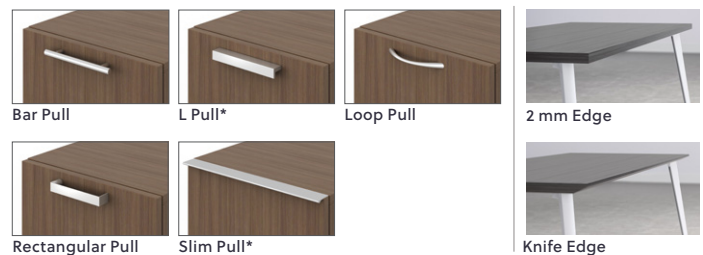

## Need Private Offices Quickly?

Explore our Calibrate Countdown program and your offices will ship in just 15 days! Learn more here: [Calibrate Countdown Brochure](#)

Availability of materials shown above may vary due to manufacturers' lifecycle management. Some materials shown are standard on AIS and some are COM. Please check with AIS to confirm availability and pricing.

## Make It Personal

The Calibrate Series offers many options that allow you to express your style.

Available in all paint colors.  
Slim Pull available on drawers – not doors. (Unavailable on Calibrate Countdown).  
Combo units with Slim Pull drawers will have standard touch-to-open doors without pulls.  
\*Paint finish only. (Not offered in raw metal finish).  
Note: Slim Pull upcharge applies. (See pricelist).