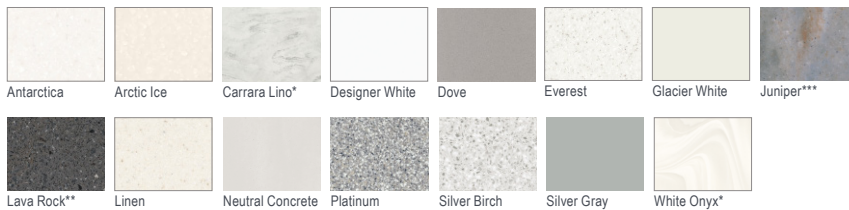

Laminates

The Calibrate Series features a wide range of finishes—expanding your design possibilities and ensuring you can create just the space you need.

Please see pricelist to understand grain direction.

Corian Solid Surfaces Options

Consider specifying one of our many Corian finishes in grades A-D for your reception station's transaction counter or stack-on unit. It's easy to scale up your reception and make a lasting impression.

Directional Corian finishes will run horizontally.

* Swirl Directional | **Linear Directional | ***Wispy Directional

Pull Options

Bar Pull L Pull Loop Pull Rectangular Pull Slim Pull

Pulls available in any AIS paint finish. L Pull and Slim Pull not offered in raw metal finish.