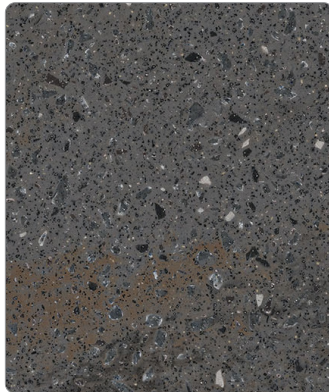

Linen

Silver Gray

Grade B

Antarctica

Designer White

Dove

Everest

Neutral Concrete

Calibrate® Series Reception | Corian® Solid Surfaces

The following Corian finishes are standard on Calibrate Reception counter tops and stack-on elements. Please reference the pricelist for specification details.

Lava Rock**

Platinum

Silver Birch

Grade D

Carrara Lino*

Juniper***

White Onyx*

All Corian with directional patterns will be applied horizontally.