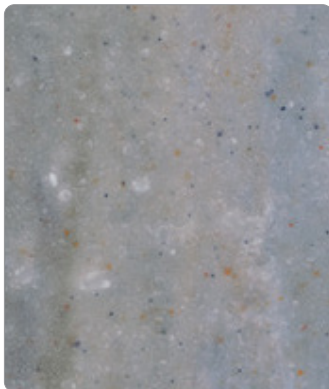

Linen

Silver Gray

Grade B

Antarctica

Designer White

Dove

Everest

Neutral Concrete

Lava Rock**

Platinum

Silver Birch

Grade D

Carrara Lino*

Juniper***

White Onyx*

All Corian with directional patterns will be applied horizontally.