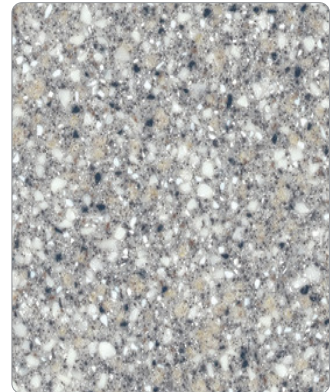

Linen

Silver Gray

Grade B

Antarctica

Designer White

Dove

Everest

Neutral Concrete

Lava Rock**

Platinum

Silver Birch

Grade D

Carrara Lino*

Juniper***

White Onyx*

All Corian with directional patterns will be applied horizontally.