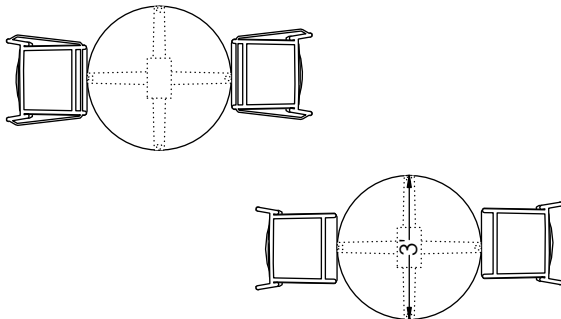

## D2DTYP004

**AIS** | IDEA STARTERS

#Part Number	Description	Quantity	Ext. List
13500CBU	Pierce Side Chair on Glides, Blue Back/Fabric Gray Frame	2	\$804.00
23570CBU	Pierce Stool Blue Back/fabric Choice Seat Gray Frame	2	\$1,156.00
3PIERCEPACK	Pack fee per Chair is less than multiple of 3	1	\$20.00
4T-RDR3629SXGTbl, Rnd, 2mm, 36dx29h, Stlx36, Glid		1	\$1,381.00
5T-RDR3642SXGTbl, Rnd, 2mm, 36dx42h, Stlx36, Glid		1	\$1,436.00
<b>Total List</b>			<b>\$4,797.00</b>