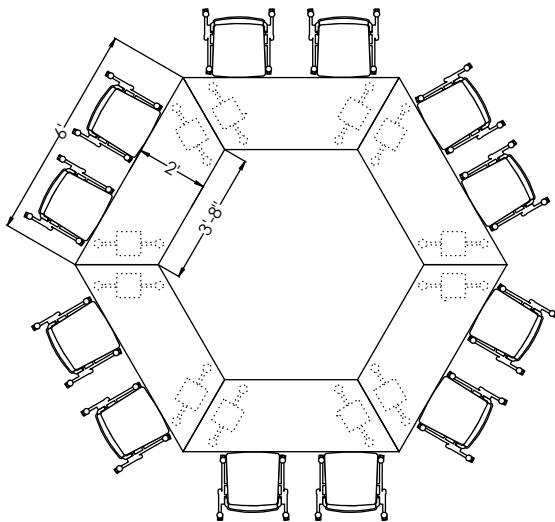

DAY-TO-DAY TABLES[®]

D2DTYP005

AIS | IDEA STARTERS

#Part Number	Description	Quantity	Ext. List
16820C	Stow No Arms Mesh Back/fabric Choice Seat	12	\$8,280.00
2T-TZR247229ATG	TBL, TRP, 2mm, 24Dx72Wx29H, ALT24, GLD	6	\$9,636.00
Total List			\$17,916.00