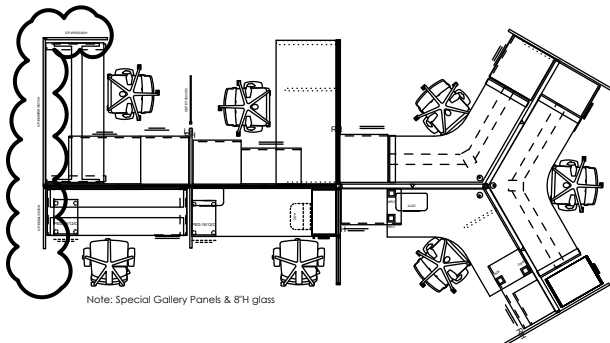

Pricing shown is for budgetary purposes only and subject to change. Pricelist Dates: 4/1/24. Contact your local Rep for a quote.

Availability of finishes and materials shown may vary due to manufacturers' lifecycle management.

More Idea Starters available at <https://www.ais-inc.com/resources/idea-starters>