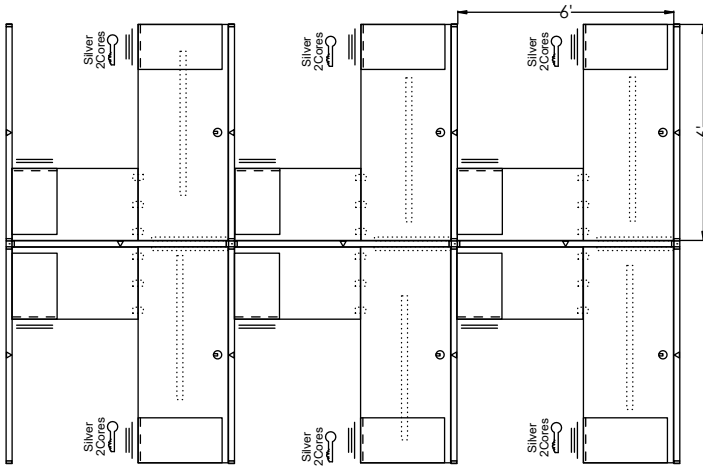

DIVI WORKSTATIONS®

DIVITYP002

AIS | IDEA STARTERS

#	Part Number	Description	Quantity	Ext. List
1	E-MW8W4DO1-W	White Duplex Outlet - Line 1	3	\$243.00
2	E-MW8W4DO2-W	White Duplex Outlet - Line 2	3	\$243.00
3	E-MW8W4DO3-W	White Duplex Outlet - Line 3	3	\$243.00
4	E-MW8W4DO4-W	White Duplex Outlet - Line 4 - Dedicated	3	\$243.00
5	E-MX8W4PTPC21	21 in. Electrical Jumper (Extended Panel To Panel)	1	\$231.00
6	E-UN8W4BIFR	RH Receptacle Mounted Base Infeed - 72L - 8 Wire, 4 Circuit	1	\$550.00
7	P-DLBS3W	DiVi LINEAR BASE RACEWAY SHROUD 3-WAY 90 DEGREES	3	\$81.00
8	P-DLBS90	DiVi LINEAR BASE RACEWAY SHROUD 2-WAY 90 DEGREES	1	\$27.00
9	P-DLFPFM4272	DiVi LINEAR HARD PANEL-PWR-PERM MONO- 42H X 72W	4	\$6,220.00
10	P-DLFRPM4272	DiVi LINEAR Hard PANEL-NPWR-PERM MONO- 42H X 72W	7	\$8,505.00
11	P-DLSEOR	DiVi LINEAR BASE RACEWAY SHROUD END OF RUN	11	\$297.00
12	WPS-UNCT30L	Regular Cantilever - Left Hand - 30D	3	\$567.00
13	WPS-UNCT30R	Regular Cantilever - Right Hand - 30D	3	\$567.00
14	WPS-FP	Flat Plate	18	\$594.00
15	WPS-VC48	U-Channel - 48W	6	\$804.00
16	S-PEDBBFJ30	Pedestal - Box,Box,File - 30D	6	\$9,450.00
17	S-PEDFFJ24	Pedestal - F/F - 24D	6	\$6,690.00
18	S-PEDJFB	Pedestal Extension Shroud	6	\$1,008.00
19	S-W1CORE2	Silver Key Alike Kit (2 Cores) - Wesko Type	6	\$198.00
20	W-WS2442	Rectangular - 2mm Edge - 24D x 42W	6	\$3,126.00
21	W-WS3072	Rectangular - 2mm Edge - 30D x 72W	6	\$6,414.00
			Total List	\$46,301.00