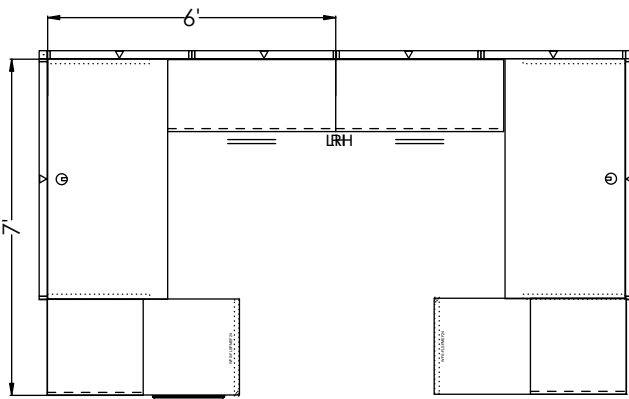

# AIS | IDEA STARTERS

#	Part Number	Description	Quantity	Ext. List
1	F-CUBE181818	Volker Cube w/Casters - 18x18x18	2	\$1,470.00
2	X-CBC282424	CBX Full Depth Floor Bookcase 24Dx28Hx24W	2	\$3,064.00
3	X-LATSDL5042	Cbx Lateral With Sliding Door Lh 18dx50hx42w	1	\$4,437.00
4	X-LATSDR5042	Cbx Lateral With Sliding Door Rh 18dx50hx42w	1	\$4,437.00
5	E-MW8W4DO1	Black Duplex Outlet - Line 1	2	\$162.00
6	E-MW8W4DO2	Black Duplex Outlet - Line 2	2	\$162.00
7	E-MW8W4DO3	Black Duplex Outlet - Line 3	2	\$162.00
8	E-MW8W4DO4	Black Duplex Outlet - Line 4 - Dedicated	2	\$162.00
9	E-MW8W4PJ36E	57 in. Electrical Jumper (Pt 36E & Vt 48)	2	\$712.00
10	E-MX8W4PTPC2121	in. Electrical Jumper (Extended Panel To Panel)	2	\$462.00
11	E-UN8W4BIFL	LH Receptacle Mounted Base Infeed - 72L - 8 Wire, 4 Circuit	1	\$550.00
12	P-DLB590	DiVi LINEAR BASE RACEWAY SHROUD 2-WAY 90 DEGREES	2	\$54.00
13	P-DLFPPM5036	DiVi LINEAR HARD PANEL-PWR-PERM MONO- 50H X 36W	2	\$2,468.00
14	P-DLFPPM5060	DiVi LINEAR HARD PANEL-PWR-PERM MONO- 50H X 60W	2	\$3,176.00
15	P-DLFRPM5036	DiVi LINEAR Hard PANEL -NPWR-PERM MONO- 50H X 36W	2	\$1,760.00
16	P-DLSEOR	DiVi LINEAR BASE RACEWAY SHROUD END OF RUN	2	\$54.00
17	WPS-UNCT30L	Regular Cantilever - Left Hand - 30D	2	\$378.00
18	WPS-UNCT30R	Regular Cantilever - Right Hand - 30D	2	\$378.00
19	W-WS2448	Rectangular - 2mm Edge - 24D x 48W	2	\$1,132.00
20	W-WS3060	Rectangular - 2mm Edge - 30D x 60W	2	\$1,754.00
21	WFS-FLSPMEF24	FLSP A - Male 1 End Flush - 24D	2	\$1,160.00
			<b>Total List</b>	<b>\$28,094.00</b>