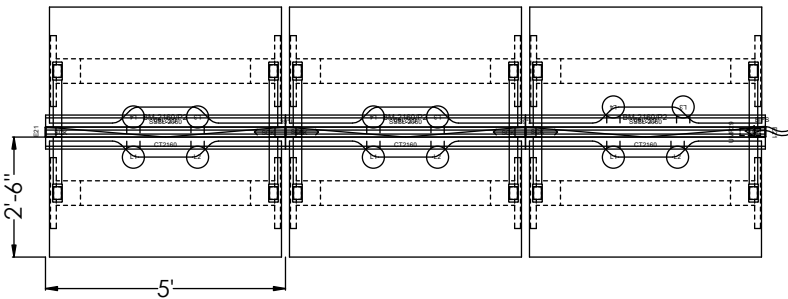

ENCOUNTER POWERBENCH®

ENCBHTYP009

#	Part Number	Description	Quantity	Ext. List
1	E-HM8W4PJ30	Pass Thru Jumper 30W Panel - 39L - 8 wire, 4 circuit	2	\$576.00
2	E-MW8W4DO1	Black Duplex Outlet - Line 1	3	\$243.00
3	E-MW8W4DO2	Black Duplex Outlet - Line 2	3	\$243.00
4	E-MW8W4DO3	Black Duplex Outlet - Line 3	3	\$243.00
5	E-MW8W4DO4	Black Duplex Outlet - Line 4	3	\$243.00
6	E-UN8W4BIFS	Side Mounted Base Infeed - 72L - 8 Wire, 4 Circuit	1	\$513.00
7	PB-2HS3060S	Encounter PwrBench HAT 2Leg, Dbl Sided,Sq Edge,Scallop,30x60	6	\$19,188.00
8	T-BBSCK	Encounter PwrBeam Beam Spine Connection Kit, H Leg Only	7	\$280.00
9	T-BP60	Encounter PwrBeam Powered Spine Kit 60	3	\$4,536.00
10	T-BPCT60	Encounter PwrBeam Power Cord Tray 60w	6	\$1,332.00
11	T-BREC	Encounter PwrBeam Raceway Endcap Painted	2	\$110.00
12	T-BUMP29	Encounter PwrBeam UnderMnt pole for 29h	1	\$491.00
13	T-MBHUNDBL	Encounter PwrBench H-Leg Double-Sided	6	\$6,636.00
14	O-SSH2060	Slimline Scrn,Uni Spine,FVWL,Dim A,SpnMntUni,20hx60w	3	\$2,874.00
			Total List	\$37,508.00