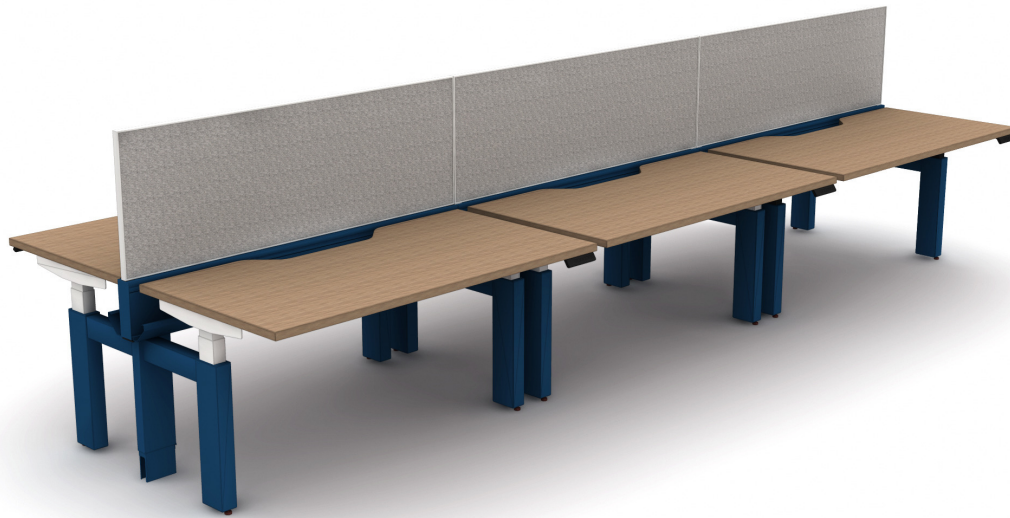

ENCOUNTER POWERBENCH®

ENCBHTYP009

#	Part Number	Description	Quantity	Ext. List
1	E-HM8W4PJ30	Pass Thru Jumper 30W Panel - 39L - 8 wire, 4 circuit	2	\$576.00
2	E-MW8W4DO1	Black Duplex Outlet - Line 1	3	\$243.00
3	E-MW8W4DO2	Black Duplex Outlet - Line 2	3	\$243.00
4	E-MW8W4DO3	Black Duplex Outlet - Line 3	3	\$243.00
5	E-MW8W4DO4	Black Duplex Outlet - Line 4	3	\$243.00
6	E-UN8W4BIFS	Side Mounted Base Infeed - 72L - 8 Wire, 4 Circuit	1	\$513.00
7	PB-2HS3060S	Encounter PwrBench HAT 2Leg, Dbl Sided,Sq Edge,Scallop,30x60	6	\$19,188.00
8	T-BBSCK	Encounter PwrBeam Beam Spine Connection Kit, H Leg Only	7	\$280.00
9	T-BP60	Encounter PwrBeam Powered Spine Kit 60	3	\$4,536.00
10	T-BPCT60	Encounter PwrBeam Power Cord Tray 60w	6	\$1,332.00
11	T-BREC	Encounter PwrBeam Raceway Endcap Painted	2	\$110.00
12	T-BUMP29	Encounter PwrBeam UnderMnt pole for 29h	1	\$491.00
13	T-MBHUNDBL	Encounter PwrBench H-Leg Double-Sided	6	\$6,636.00
14	O-SSH2060	Slimline Scrn,Uni Spine,FVWL,Dim A,SpnMntUni,20hx60w	3	\$2,874.00
			Total List	\$37,508.00