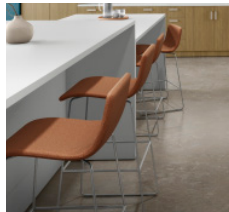

ITZEE™

Seating

AIS

Itzee Seating Family

SLEEK DESIGN. COMFORTABLE CURVES.

Designed to make a stylish impression whether you're gathering at the counter, table, or engaged in the private office.

The lightweight Itzee side chair and stool bring sleek, modern design and a slim profile to any workspace. You'll enjoy the soft organic curves and waterfall edge that provide the comfort of a fully upholstered chair.

Choose from counter height stool, bar height stool, or side chair with sled base or 4-legs.

ITZEE SEATING

Features & Options

- Family of seating including bar stool, counter height stool, and side chair make specification easy for a coordinated environment
- Fully upholstered one-piece shell
- Standard and Alliance Upholstery Program materials available
- Two base options: four leg with black glides or sled base with clear glides
- Meticulous seam detail

Itzee Stool Momentum Faux Felt | Pumice **Sled Base** Silver
Itzee Side Chair Momentum Faux Felt | Pool with Silver 4-Leg Base

Itzee Seating I to r
Bar Stool Boom II | Pewter with Black Sled Base
Side Chair Terrain | Bluebird with White 4-Leg Base
Bar Height Stool Momentum Faux Felt | Coral with Silver 4-Leg Base
Side Chair Boom II | Goldenrod with Black Sled Base
Counter Height Stool Mayer Utopia | Turf with Silver Sled Base

Side Chair	4-Leg	Sled Base
Width	19"	21"
Depth	19"	20"
Height	32"	32"
Seat Height	19"	19"
Seat Width	17"	17"
Seat Depth	15"	15"
Weight	15 lbs.	13 lbs.

Calibrate Table True White
Itzee Stools Momentum Boom | Spice with Silver Sled Base