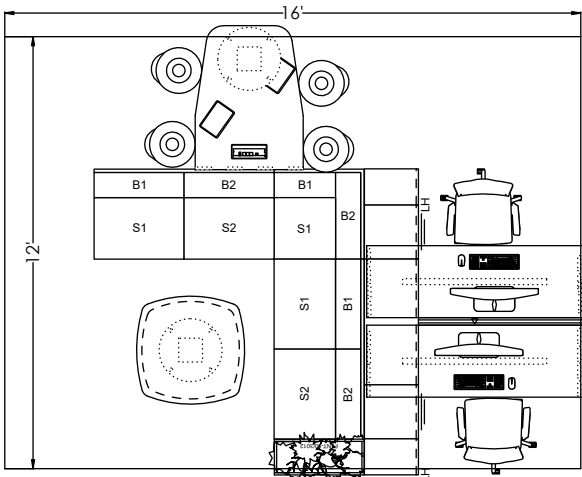

LB LOUNGE®

LBTYP005

#	Part Number	Description	Quantity	Ext. List
1	4700C	Upton Configurable Task Chair	2	\$2,446.00
2	6470C	Rutland Perch Chair Height Adjustable - Configurable	1	\$543.00
3	6470C	Rutland Perch Chair Height Adjustable - Configurable	3	\$1,746.00
4	F-SCCR503030L	LB LOUNGE, CORNER, 50 TALL, SOLID BASE, REAR OVERLAY, LEFT	1	\$2,730.00
5	F-SSSS06030C	LB LOUNGE 2 SEAT 50"H X 60"W X 30" SOLID BASE	2	\$4,618.00
6	C-BC204218	Floor Bookcase (Credenza) on Feet-20Hx42Wx18D	1	\$1,922.00
7	C-BFPFS182118	BF Ped on Feet-Full Depth-18Dx21Hx18W	1	\$2,245.00
8	C-LS0501218L	Single Door Locker on Feet Left-50H x 12W x 18D	1	\$2,408.00
9	X-BFPFS182118	CBX Full Depth BF Ped 18Dx21Hx18W	1	\$2,168.00
10X	CP503012	Calibrate Dry Planter 50Hx30Wx12D	1	\$2,155.00
11X	LS0501218L	CBX Single Door Locker Left 50h x 12w x 18d	1	\$2,335.00
120	WLSB	Desking L-Bracket Pair (2) Black Brackets	8	\$416.00
13WPS	VC48	U-Channel - 48W	2	\$268.00
140	SGH2072	Universal Spine Glass Insert Screen - .375 20H x 72W	1	\$1,616.00
15T	BLEP504829	Encounter PwrBeam Laminate End Panel 48w x 50h for 29"h Mnt	1	\$1,407.00
16T	BP72	Encounter PwrBeam Double Sided Powered Spine Kit 72	1	\$1,698.00
17T	BREC	Encounter PwrBeam Raceway Endcap Painted	1	\$55.00
18T	BVS	Encounter PwrBeam Vertical Support (for Storage Top Mnt)	1	\$149.00
19T	KYR364842SDG	COLLAB TBL, KEY TOP, 2mm, 36Dx48Wx42H, DISC	1	\$3,400.00
20T	PBK3616DSG	TBL, PBL, KNF, 36Dx16H, DISC, GLD	1	\$2,996.00
21X	CTWK	Collaborative Table Wall Mount Kit (4 Black Brackets)	1	\$47.00
22W	WS2472	Rectangular - 2mm Edge - 24D x 72W	2	\$1,724.00
Total List			\$39,092.00	