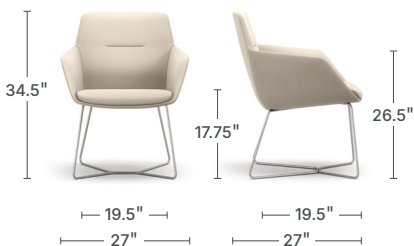

Hakr Sectional Kudos, Salsa Ardyn Low-back, 4-Leg Wood Base Kudos, Cream & Aimtoo Savatre Day-2-Day Table Landmark & Silver Base

Hakr Bench Equis, Gelding Ardyn Mid-back, 5-Star Base Equis, Noir & Black Metal Base Calibrate Conference Table Black Laminate Top & Aimtoo Savatre Base AIS CaseWorks Credenza Aimtoo Savatre

Low-back Dimensions

Weight: 32-35 lbs.

*For full details, please see the Lounge Price List

Mid-back Dimensions

Weight: 42-45 lbs.

Features

- Mid-back and low-back options with separate seat cushion and generous cushioning
- Fully upholstered shell with dual-tone upholstery capability
- Integrated lumbar support
- Sculpted arm design
- Internal metal frame with molded foam construction
- Base options:
 - Wire*
 - 4-Leg Metal**
 - 4-Leg Wood**
 - 5-Star swivel with 50mm casters and 2" pneumatic height adjustment
- Ships fully assembled
- 300 lb weight capacity