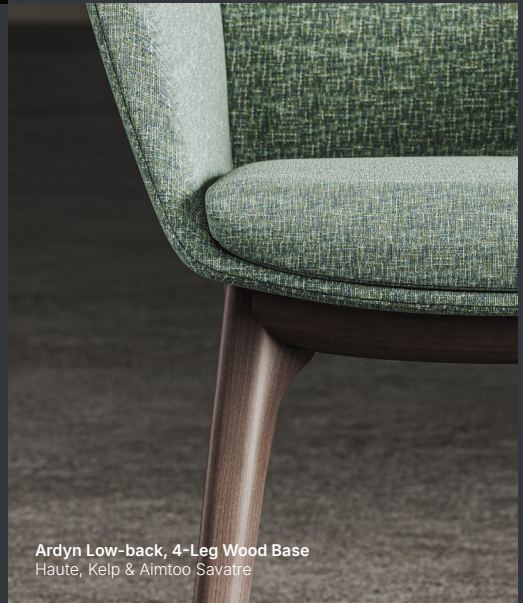

Ardyn Low-back, 4-Leg Wood Base
Haute, Kelp & Aimtoo Savatre

Ardyn™