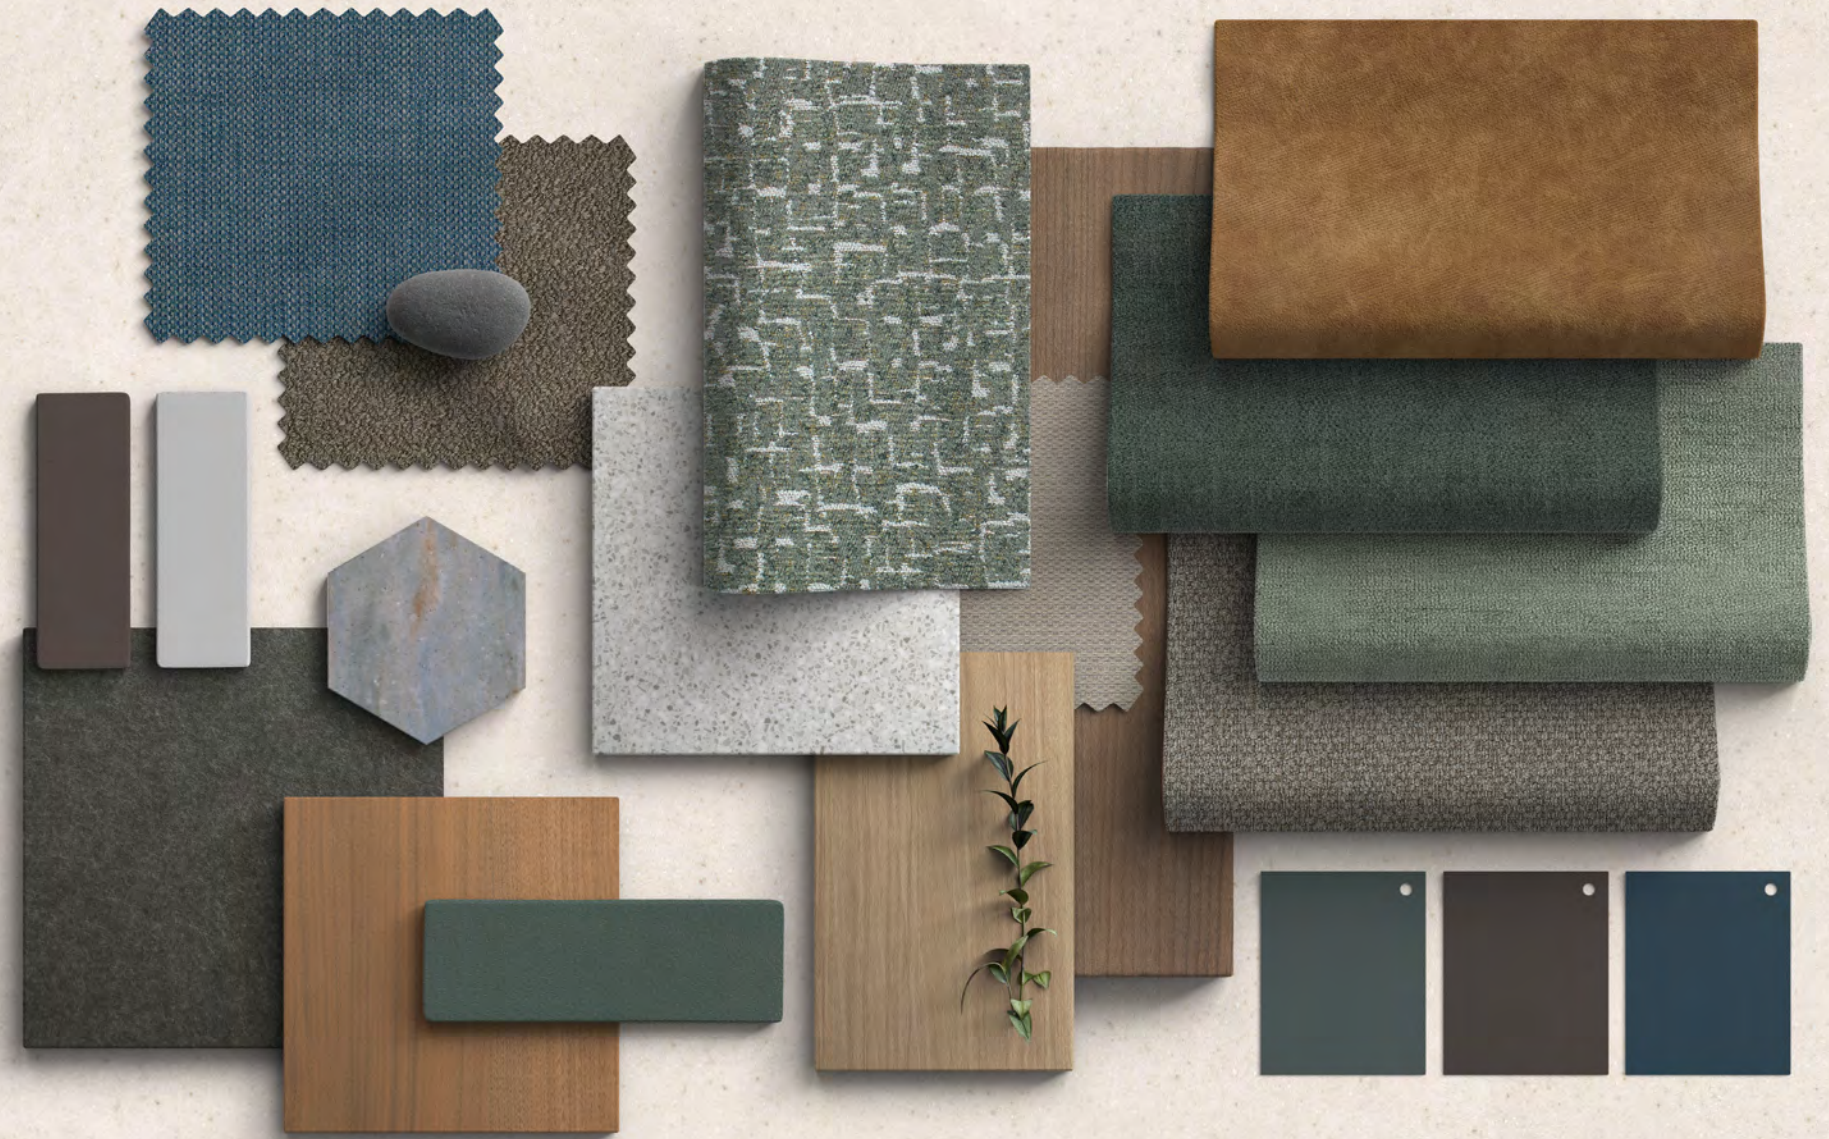

Brownstone

White

Basil Texture

PET

Moody Modernism

A rich blend of retro influence and modern hospitality warmth, this palette layers deep muted blues, olive greens, warm rusts, camel, and smoky charcoals with natural wood laminates, tactile upholstery fabrics, and earthy material tones. Textured weaves, softened geometrics, and matte finishes create spaces that feel intimate, expressive, and comfortably refined — designed for lounges, cafés, boutique hospitality settings, executive spaces, and more.