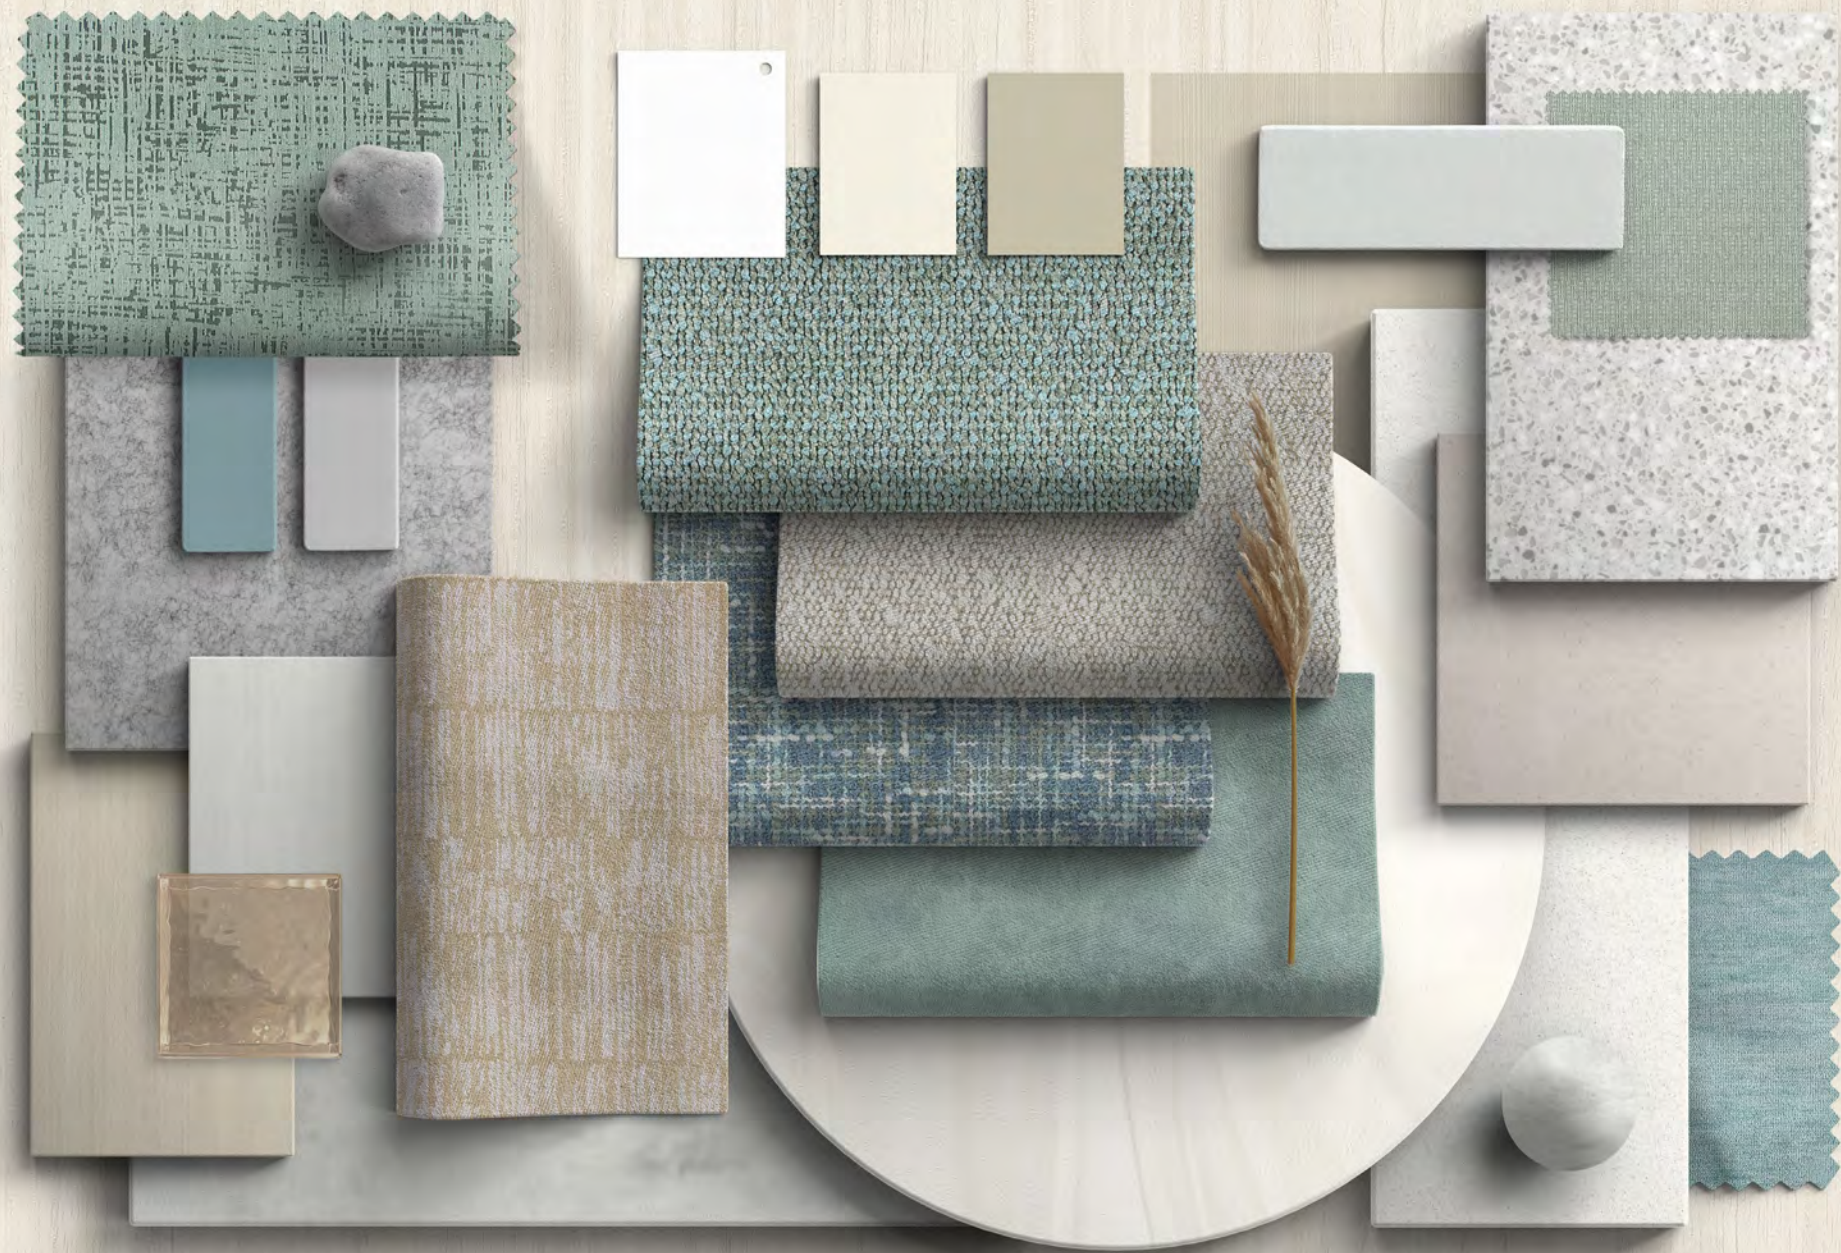

Black Texture

CORIAN

Lava Rock

PAINT

Dark Grey Metallic

Black

Soft Renewal

Light, airy, and restorative, this wellness-inspired palette blends soft aquas, warm sands, creamy whites, and misted neutrals with tactile fabrics, subtle textures, and light wood laminates. Glass, paint, poly, and Corian finishes add a clean, calming balance. Designed for healthcare, wellness, spa-inspired settings, the overall mood feels serene, sensual, and refreshing — creating spaces that support comfort, ease, and a soothing sense of escape.