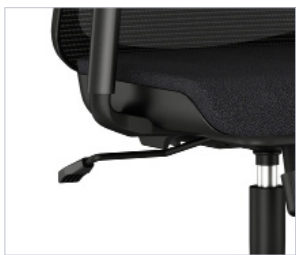

Features & Options

- Day long comfort
- Pneumatic seat height adjustment
- Upright back-lock
- Black mesh chair back
- Black upholstered seat
- 1D Arms
- Tested to 300 lbs.
- Synchro-tilt mechanism
- CAL 117 fire code compliant
- Black models are available in the Express Program (three-day ship)

Express Finishes Include:

Essex Black Solid Mesh Back

Essex Black Express Upholstery

To view available materials and finishes, visit https://www.ais-inc.com/files/AIS_Express_Seating_Finish_Card.pdf

Task Seating - 4871

Weight	28 lbs
Width	18.6"
Depth	23.5"
Height	42"
Seat Height	16.8 – 20.5"
Seat Depth	17"
Arm Height	7.5 – 10.3"
Lumbar Height	6 - 8.75"
Lumbar Adjustment Height	2.75"

Synchro-tilt Mechanism

Tension adjustable synchro-tilt mechanism with center tension adjustment lets users control the right amount of support.

Adjustable lumbar support

Adjustable lumbar support focuses support where it's needed most.

Upright back-lock

Essex can be easily adjusted to each user's needs.

1D Arm

Height adjustable arms are one of the many ways Essex can be tuned to provide ultimate comfort.