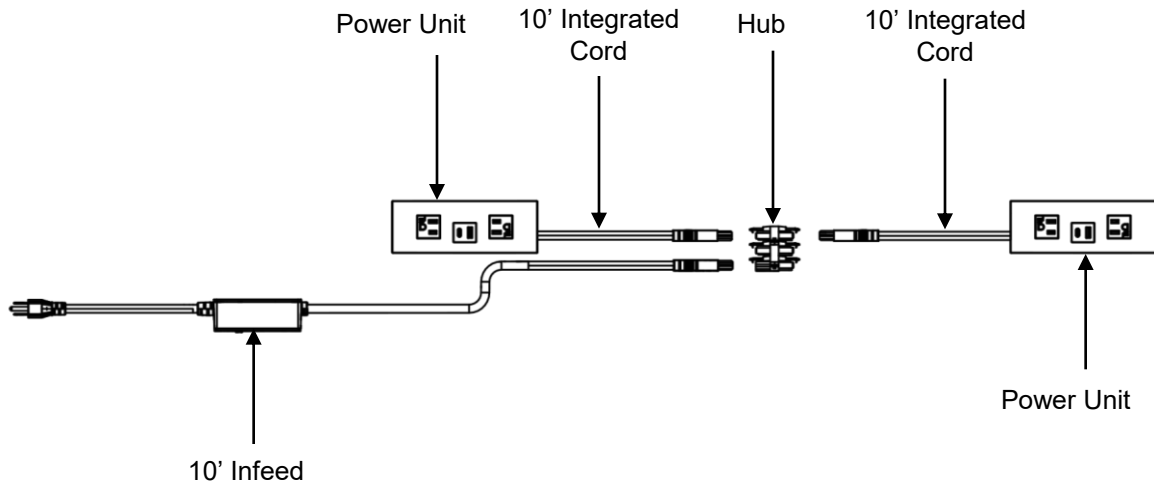

Day to Day Tables – Post Leg Base

Daisy Chain Multiple Power Units