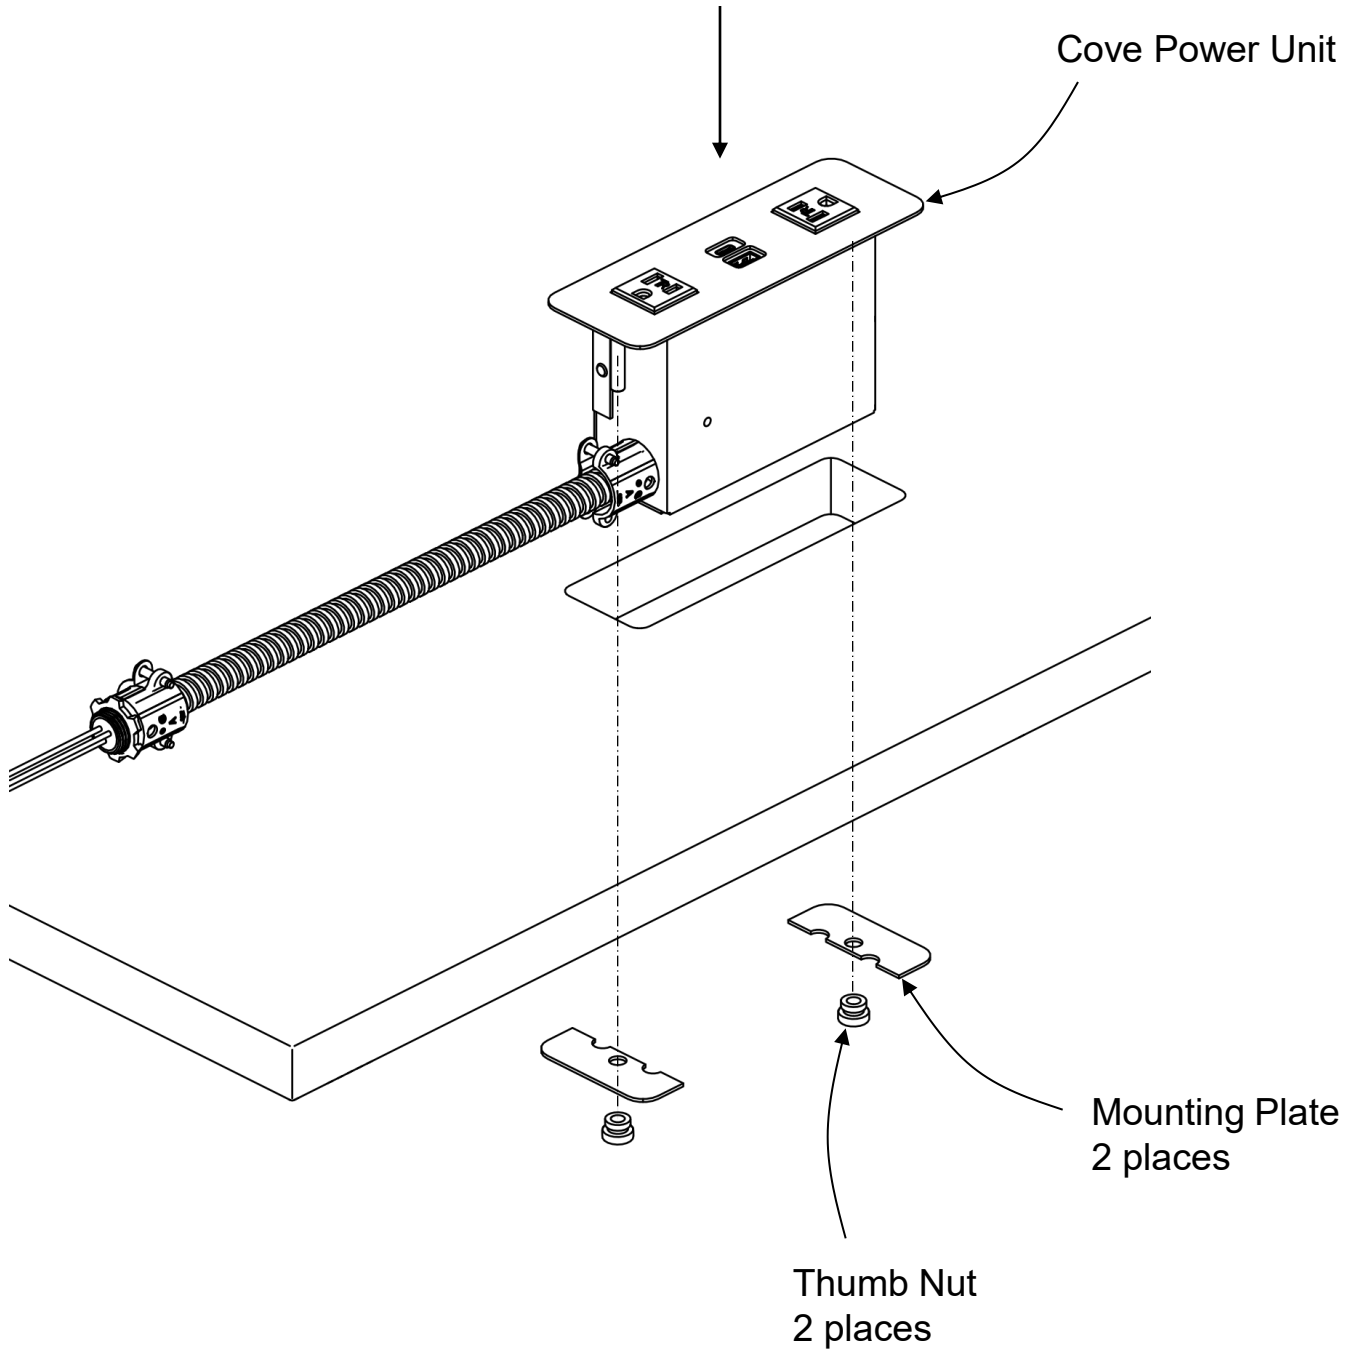

Day to Day Tables – Post Leg Base

Tapered Leg

3/8-16 x 1" long
Flat Head Screw
Hex Drive 7/32"

Top Plate

Tapered Leg

Worksurface

Flat head wood screw #9
x 7/8 long with #2
Phillips drive, silver x 8

Day to Day Tables – Post Leg Base

Cove Power Units

Day to Day Tables – Post Leg Base

Daisy Chain Multiple Power Units

Disconnecting Domino jumpers and infeed:

- Make sure to unplug the power cord from the power source before disconnecting the jumpers and infeed.
- To disengage a Domino Power unit jumper or infeed, use a screwdriver to lift prongs up.