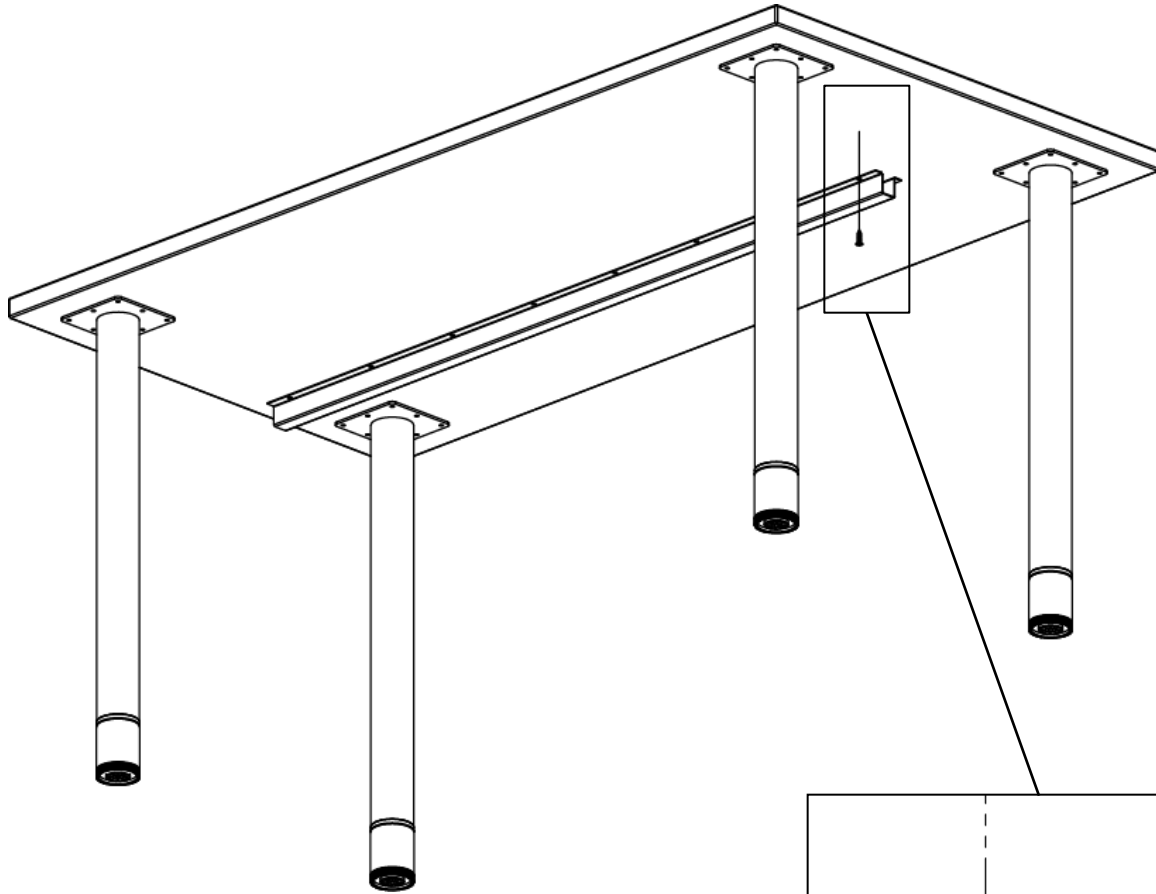

Day to Day Tables – Post Leg Base

Day to Day Tables – Post Leg Base

Revision Log

Date	Page No.	Description of change	Name
8/7/2018	1-6	Released	S. Powers
11/15/18	7	Added tapered leg instruction	S. Powers
12/12/18	8	Added AIS Power Unit instruction	S. Powers
9/26/2025	8-10	Updated Power Units	S. Powers

Day to Day Tables – Post Leg Base

U-Channel Assembly

U-Channel
(See following pages for location)

Flat head wood screw #9
x 7/8 long with #2
Phillips drive, silver x 12

U-Channel	Length
TL-UCK36	36"
TL-UCK42	42"
TL-UCK48	48"
TL-UCK54	54"
TL-UCK60	60"
TL-UCK66	66"

Day to Day Tables – Post Leg Base

U-Channel Assembly

RECTANGLE TABLES										
	48W		54W		60W		66W		72W	
	Qty	Length	Qty	Length	Qty	Length	Qty	Length	Qty	Length
18D	1	36	1	42	1	48	1	54	1	60
24D	1		1		1		1			
30D	1		1		1		2	48	2	54
36D	1		1		2	2				
42D	-	-	2	2	2	2				
48D	2	36	2	36	2	2	2			