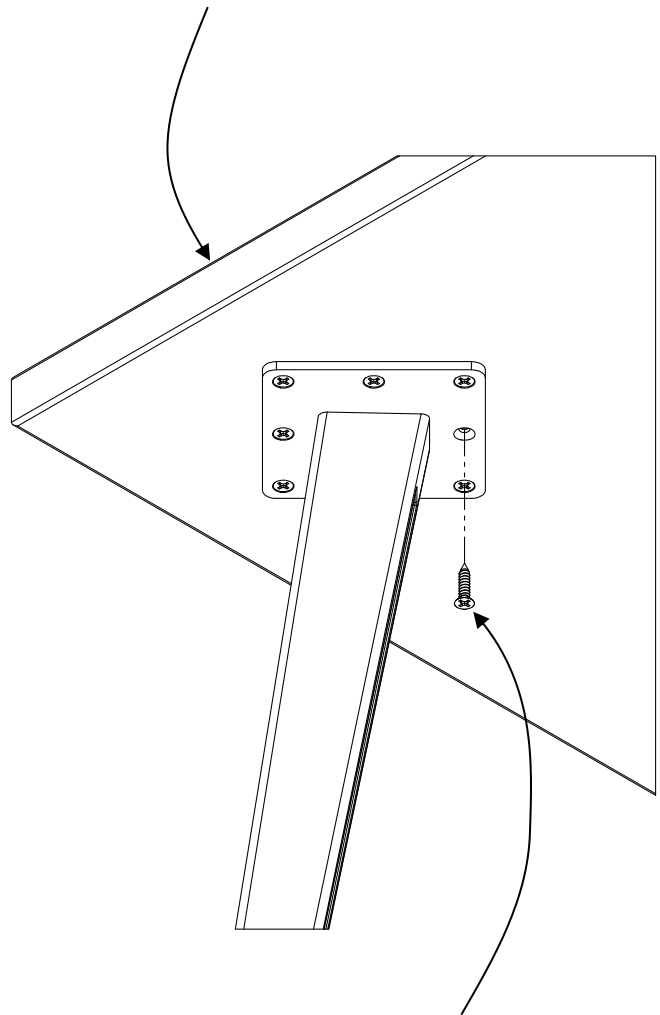

Day to Day Tables – Post Leg Base

Tapered Leg

3/8-16 x 1" long
Flat Head Screw
Hex Drive 7/32"

Top Plate

Tapered Leg

Worksurface

Flat head wood screw #9
x 7/8 long with #2
Phillips drive, silver x 8

Day to Day Tables – Post Leg Base