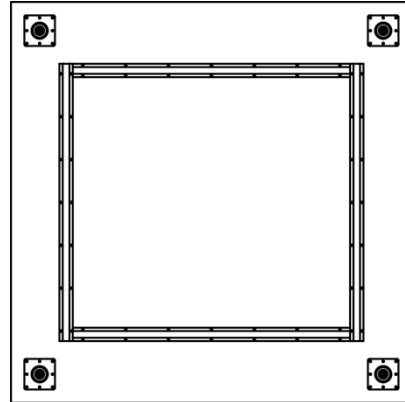

Day to Day Tables – Post Leg Base

U-Channel Assembly

SQUARE TABLES						
	48W		54W		60W	
	Qty	Length	Qty	Length	Qty	Length
48D	2	36	-	-	-	-
54D	-	-	2	42	-	-
60D	-	-	-	-	4	42