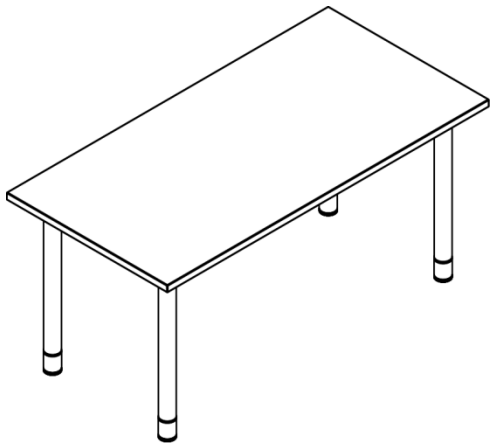

Day to Day Tables – Post Leg Base

Day to Day Tables – Post Leg Base

Revision Log

Date	Page No.	Description of change	Name
8/7/2018	1-6	Released	S. Powers
11/15/18	7	Added tapered leg instruction	S. Powers
12/12/18	8	Added AIS Power Unit instruction	S. Powers
9/26/2025	8-10	Updated Power Units	S. Powers

Day to Day Tables – Post Leg Base

U-Channel Assembly

U-Channel
(See following pages for location)

Flat head wood screw #9
x 7/8 long with #2
Phillips drive, silver x 12

U-Channel	Length
TL-UCK36	36"
TL-UCK42	42"
TL-UCK48	48"
TL-UCK54	54"
TL-UCK60	60"
TL-UCK66	66"

Day to Day Tables – Post Leg Base

U-Channel Assembly

RECTANGLE TABLES										
	48W		54W		60W		66W		72W	
	Qty	Length	Qty	Length	Qty	Length	Qty	Length	Qty	Length
18D	1	36	1	42	1	48	1	54	1	60
24D	1		1		1		1			
30D	1		1		1		2	48	2	54
36D	1		1		2	2				
42D	-	-	2	2	2	2				
48D	2	36	2	36	2	2	2			

PEBBLE TABLES										
	48W		54W		60W		66W		72W	
	Qty	Length	Qty	Length	Qty	Length	Qty	Length	Qty	Length
30D	-	-	1	42	1	48	2	42	2	48
36D	-	-	1	42	2	36	2	42	2	48
42D	-	-	1	42	2	36	2	42	2	48
48D	-	-	1	42	2	36	2	42	2	48
54D	-	-	2	42	-	-	-	-	-	-
60D	-	-	-	-	2	48	-	-	-	-