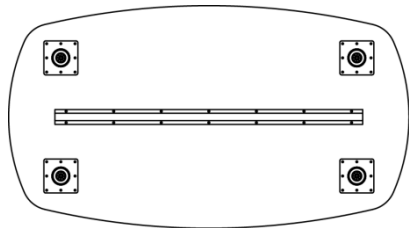

Day to Day Tables – Post Leg Base

Day to Day Tables – Post Leg Base

Revision Log

Date	Page No.	Description of change	Name
8/7/2018	1-6	Released	S. Powers
11/15/18	7	Added tapered leg instruction	S. Powers
12/12/18	8	Added AIS Power Unit instruction	S. Powers
9/26/2025	8-10	Updated Power Units	S. Powers

Day to Day Tables – Post Leg Base

U-Channel Assembly

U-Channel
(See following pages for location)

Flat head wood screw #9
x 7/8 long with #2
Phillips drive, silver x 12

U-Channel	Length
TL-UCK36	36"
TL-UCK42	42"
TL-UCK48	48"
TL-UCK54	54"
TL-UCK60	60"
TL-UCK66	66"

Day to Day Tables – Post Leg Base

U-Channel Assembly

RECTANGLE TABLES										
	48W		54W		60W		66W		72W	
	Qty	Length	Qty	Length	Qty	Length	Qty	Length	Qty	Length
18D	1	36	1	42	1	48	1	54	1	60
24D	1		1		1		1			
30D	1		1		1		2	48	2	54
36D	1		1		2	2				
42D	-	-	2	2	2	2				
48D	2	36	2	36	2	2	2			

PEBBLE TABLES										
	48W		54W		60W		66W		72W	
	Qty	Length	Qty	Length	Qty	Length	Qty	Length	Qty	Length
30D	-	-	1	42	1	48	2	42	2	48
36D	-	-	1	42	2	36	2	42	2	48
42D	-	-	1	42	2	36	2	42	2	48
48D	-	-	1	42	2	36	2	42	2	48
54D	-	-	2	42	-	-	-	-	-	-
60D	-	-	-	-	2	48	-	-	-	-