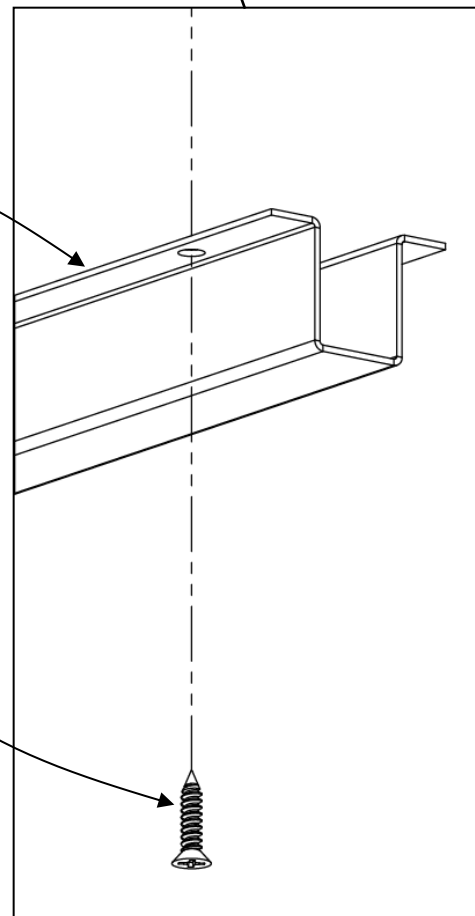

Day to Day Tables – Post Leg Base

U-Channel Assembly

U-Channel
(See following pages for location)

Flat head wood screw #9
x 7/8 long with #2
Phillips drive, silver x 12

U-Channel	Length
TL-UCK36	36"
TL-UCK42	42"
TL-UCK48	48"
TL-UCK54	54"
TL-UCK60	60"
TL-UCK66	66"

Day to Day Tables – Post Leg Base

U-Channel Assembly

RECTANGLE TABLES										
	48W		54W		60W		66W		72W	
	Qty	Length	Qty	Length	Qty	Length	Qty	Length	Qty	Length
18D	1	36	1	42	1	48	1	54	1	60
24D	1		1		1		1			
30D	1		1		1		2	48	2	54
36D	1		1		2	2				
42D	-	-	2	2	2	2				
48D	2	36	2	36	2	2	2			