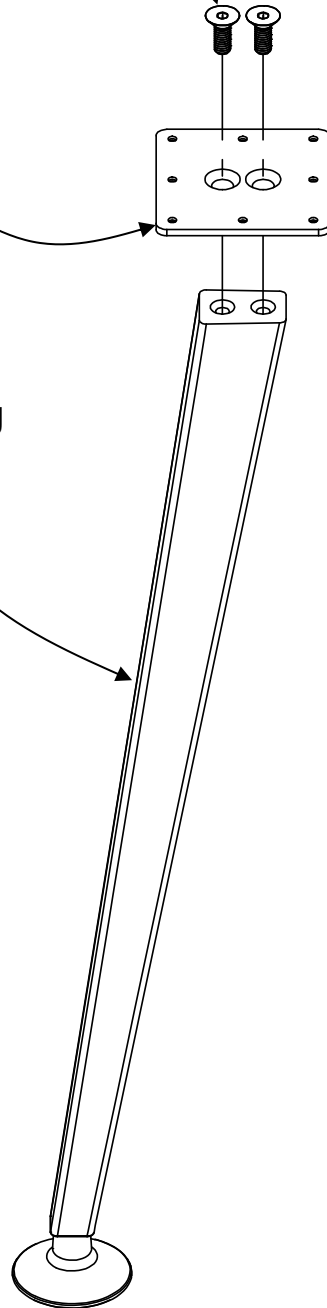

Day to Day Tables – Post Leg Base

U-Channel Assembly

U-Channel
(See following pages for location)

Flat head wood screw #9
x 7/8 long with #2
Phillips drive, silver x 12

U-Channel	Length
TL-UCK36	36"
TL-UCK42	42"
TL-UCK48	48"
TL-UCK54	54"
TL-UCK60	60"
TL-UCK66	66"

Day to Day Tables – Post Leg Base

U-Channel Assembly

RECTANGLE TABLES										
	48W		54W		60W		66W		72W	
	Qty	Length	Qty	Length	Qty	Length	Qty	Length	Qty	Length
18D	1	36	1	42	1	48	1	54	1	60
24D	1		1		1		1			
30D	1		1		1		2	48	2	54
36D	1		1		2	2				
42D	-	-	2	2	2	2				
48D	2	36	2	36	2	2	2			

120 CORNER TABLES						
	42W		48W		54W	
	Qty	Length	Qty	Length	Qty	Length
24D	1	54	1	60	1	66
30D	1	54	1	60	1	66

90 CORNER TABLES						
	60W		66W		72W	
	Qty	Length	Qty	Length	Qty	Length
24D	1	48	1	54	1	60
30D	1	48	1	54	1	60

Day to Day Tables – Post Leg Base

Tapered Leg

3/8-16 x 1" long
Flat Head Screw
Hex Drive 7/32"

Top Plate

Tapered Leg

Worksurface

Flat head wood screw #9
x 7/8 long with #2
Phillips drive, silver x 8

Day to Day Tables – Post Leg Base