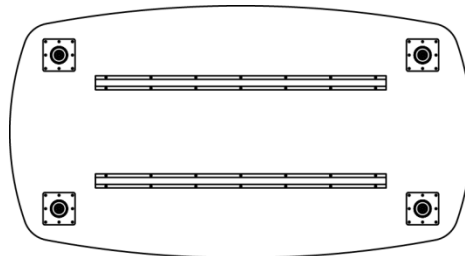

Day to Day Tables – Post Leg Base

Day to Day Tables – Post Leg Base

Revision Log

Date	Page No.	Description of change	Name
8/7/2018	1-6	Released	S. Powers
11/15/18	7	Added tapered leg instruction	S. Powers
12/12/18	8	Added AIS Power Unit instruction	S. Powers
9/26/2025	8-10	Updated Power Units	S. Powers

Day to Day Tables – Post Leg Base

U-Channel Assembly

U-Channel
(See following pages for location)

Flat head wood screw #9
x 7/8 long with #2
Phillips drive, silver x 12

U-Channel	Length
TL-UCK36	36"
TL-UCK42	42"
TL-UCK48	48"
TL-UCK54	54"
TL-UCK60	60"
TL-UCK66	66"

Day to Day Tables – Post Leg Base

U-Channel Assembly

RECTANGLE TABLES										
	48W		54W		60W		66W		72W	
	Qty	Length	Qty	Length	Qty	Length	Qty	Length	Qty	Length
18D	1	36	1	42	1	48	1	54	1	60
24D	1		1		1		1			
30D	1		1		1		2	48	2	54
36D	1		1		2	2				
42D	-	-	2	2	2	2				
48D	2	36	2	36	2	2	2			

PEBBLE TABLES										
	48W		54W		60W		66W		72W	
	Qty	Length	Qty	Length	Qty	Length	Qty	Length	Qty	Length
30D	-	-	1	42	1	48	2	42	2	48
36D	-	-	1	42	2	36	2	42	2	48
42D	-	-	1	42	2	36	2	42	2	48
48D	-	-	1	42	2	36	2	42	2	48
54D	-	-	2	42	-	-	-	-	-	-
60D	-	-	-	-	2	48	-	-	-	-