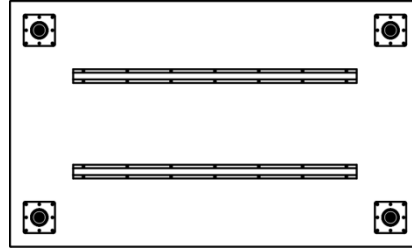

Day to Day Tables – Post Leg Base

U-Channel Assembly

U-Channel
(See following pages for location)

Flat head wood screw #9
x 7/8 long with #2
Phillips drive, silver x 12

U-Channel	Length
TL-UCK36	36"
TL-UCK42	42"
TL-UCK48	48"
TL-UCK54	54"
TL-UCK60	60"
TL-UCK66	66"

Day to Day Tables – Post Leg Base

U-Channel Assembly

RECTANGLE TABLES										
	48W		54W		60W		66W		72W	
	Qty	Length	Qty	Length	Qty	Length	Qty	Length	Qty	Length
18D	1	36	1	42	1	48	1	54	1	60
24D	1		1		1		1			
30D	1		1		1		2	48	2	54
36D	1		1		2	2				
42D	-	-	2	2	2	2				
48D	2	36	2	36	2	2	2			