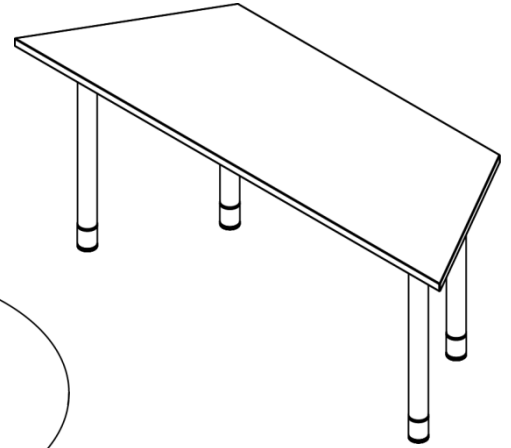

Day to Day Tables – Post Leg Base

Day to Day Tables – Post Leg Base

Revision Log

Date	Page No.	Description of change	Name
8/7/2018	1-6	Released	S. Powers
11/15/18	7	Added tapered leg instruction	S. Powers
12/12/18	8	Added AIS Power Unit instruction	S. Powers
9/26/2025	8-10	Updated Power Units	S. Powers

Day to Day Tables – Post Leg Base

U-Channel Assembly

U-Channel
(See following pages for location)

Flat head wood screw #9
x 7/8 long with #2
Phillips drive, silver x 12

U-Channel	Length
TL-UCK36	36"
TL-UCK42	42"
TL-UCK48	48"
TL-UCK54	54"
TL-UCK60	60"
TL-UCK66	66"

Day to Day Tables – Post Leg Base

U-Channel Assembly

RECTANGLE TABLES										
	48W		54W		60W		66W		72W	
	Qty	Length	Qty	Length	Qty	Length	Qty	Length	Qty	Length
18D	1	36	1	42	1	48	1	54	1	60
24D	1		1		1		1			
30D	1		1		1		2	48	2	54
36D	1		1		2	2				
42D	-	-	2	2	2	2				
48D	2	36	2	36	2	2	2			