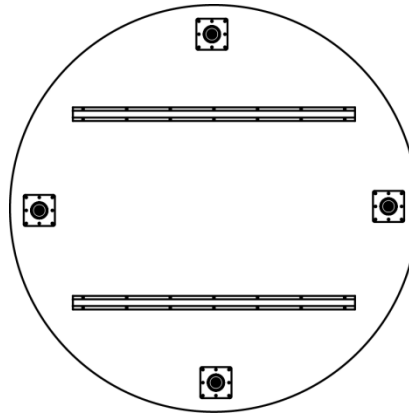

ROUND TABLES				
	54W		60W	
	Qty	Length	Qty	Length
54D	2	36	-	-
60D	-	-	2	42