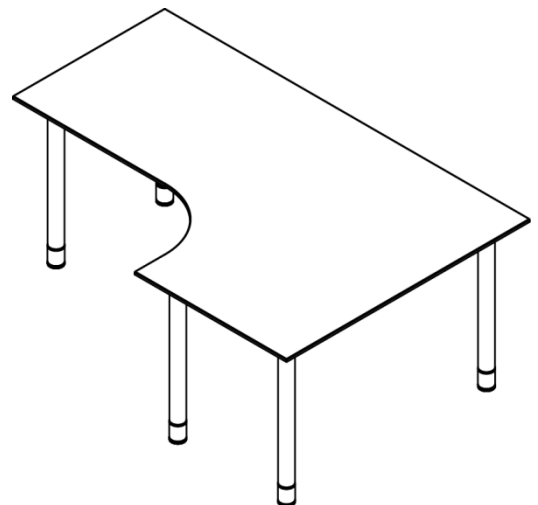

Day to Day Tables – Post Leg Base

Day to Day Tables – Post Leg Base

Revision Log

Date	Page No.	Description of change	Name
8/7/2018	1-6	Released	S. Powers
11/15/18	7	Added tapered leg instruction	S. Powers
12/12/18	8	Added AIS Power Unit instruction	S. Powers
9/26/2025	8-10	Updated Power Units	S. Powers

Day to Day Tables – Post Leg Base

U-Channel Assembly

U-Channel
(See following pages for location)

Flat head wood screw #9
x 7/8 long with #2
Phillips drive, silver x 12

U-Channel	Length
TL-UCK36	36"
TL-UCK42	42"
TL-UCK48	48"
TL-UCK54	54"
TL-UCK60	60"
TL-UCK66	66"

Day to Day Tables – Post Leg Base

U-Channel Assembly

RECTANGLE TABLES										
	48W		54W		60W		66W		72W	
	Qty	Length	Qty	Length	Qty	Length	Qty	Length	Qty	Length
18D	1	36	1	42	1	48	1	54	1	60
24D	1		1		1		1			
30D	1		1		1		2	48	2	54
36D	1		1		2	2				
42D	-	-	2	2	2	2				
48D	2	36	2	36	2	2	2			

PEBBLE TABLES										
	48W		54W		60W		66W		72W	
	Qty	Length	Qty	Length	Qty	Length	Qty	Length	Qty	Length
30D	-	-	1	42	1	48	2	42	2	48
36D	-	-	1	42	2	36	2	42	2	48
42D	-	-	1	42	2	36	2	42	2	48
48D	-	-	1	42	2	36	2	42	2	48
54D	-	-	2	42	-	-	-	-	-	-
60D	-	-	-	-	2	48	-	-	-	-