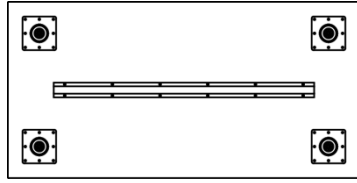

Day to Day Tables – Post Leg Base

U-Channel Assembly

U-Channel
(See following pages for location)

Flat head wood screw #9
x 7/8 long with #2
Phillips drive, silver x 12

U-Channel	Length
TL-UCK36	36"
TL-UCK42	42"
TL-UCK48	48"
TL-UCK54	54"
TL-UCK60	60"
TL-UCK66	66"

Day to Day Tables – Post Leg Base

U-Channel Assembly

RECTANGLE TABLES										
	48W		54W		60W		66W		72W	
	Qty	Length	Qty	Length	Qty	Length	Qty	Length	Qty	Length
18D	1	36	1	42	1	48	1	54	1	60
24D	1		1		1		1			
30D	1		1		1		2	48	2	54
36D	1		1		2	2				
42D	-	-	2	2	2	2				
48D	2	36	2	36	2	2	2			