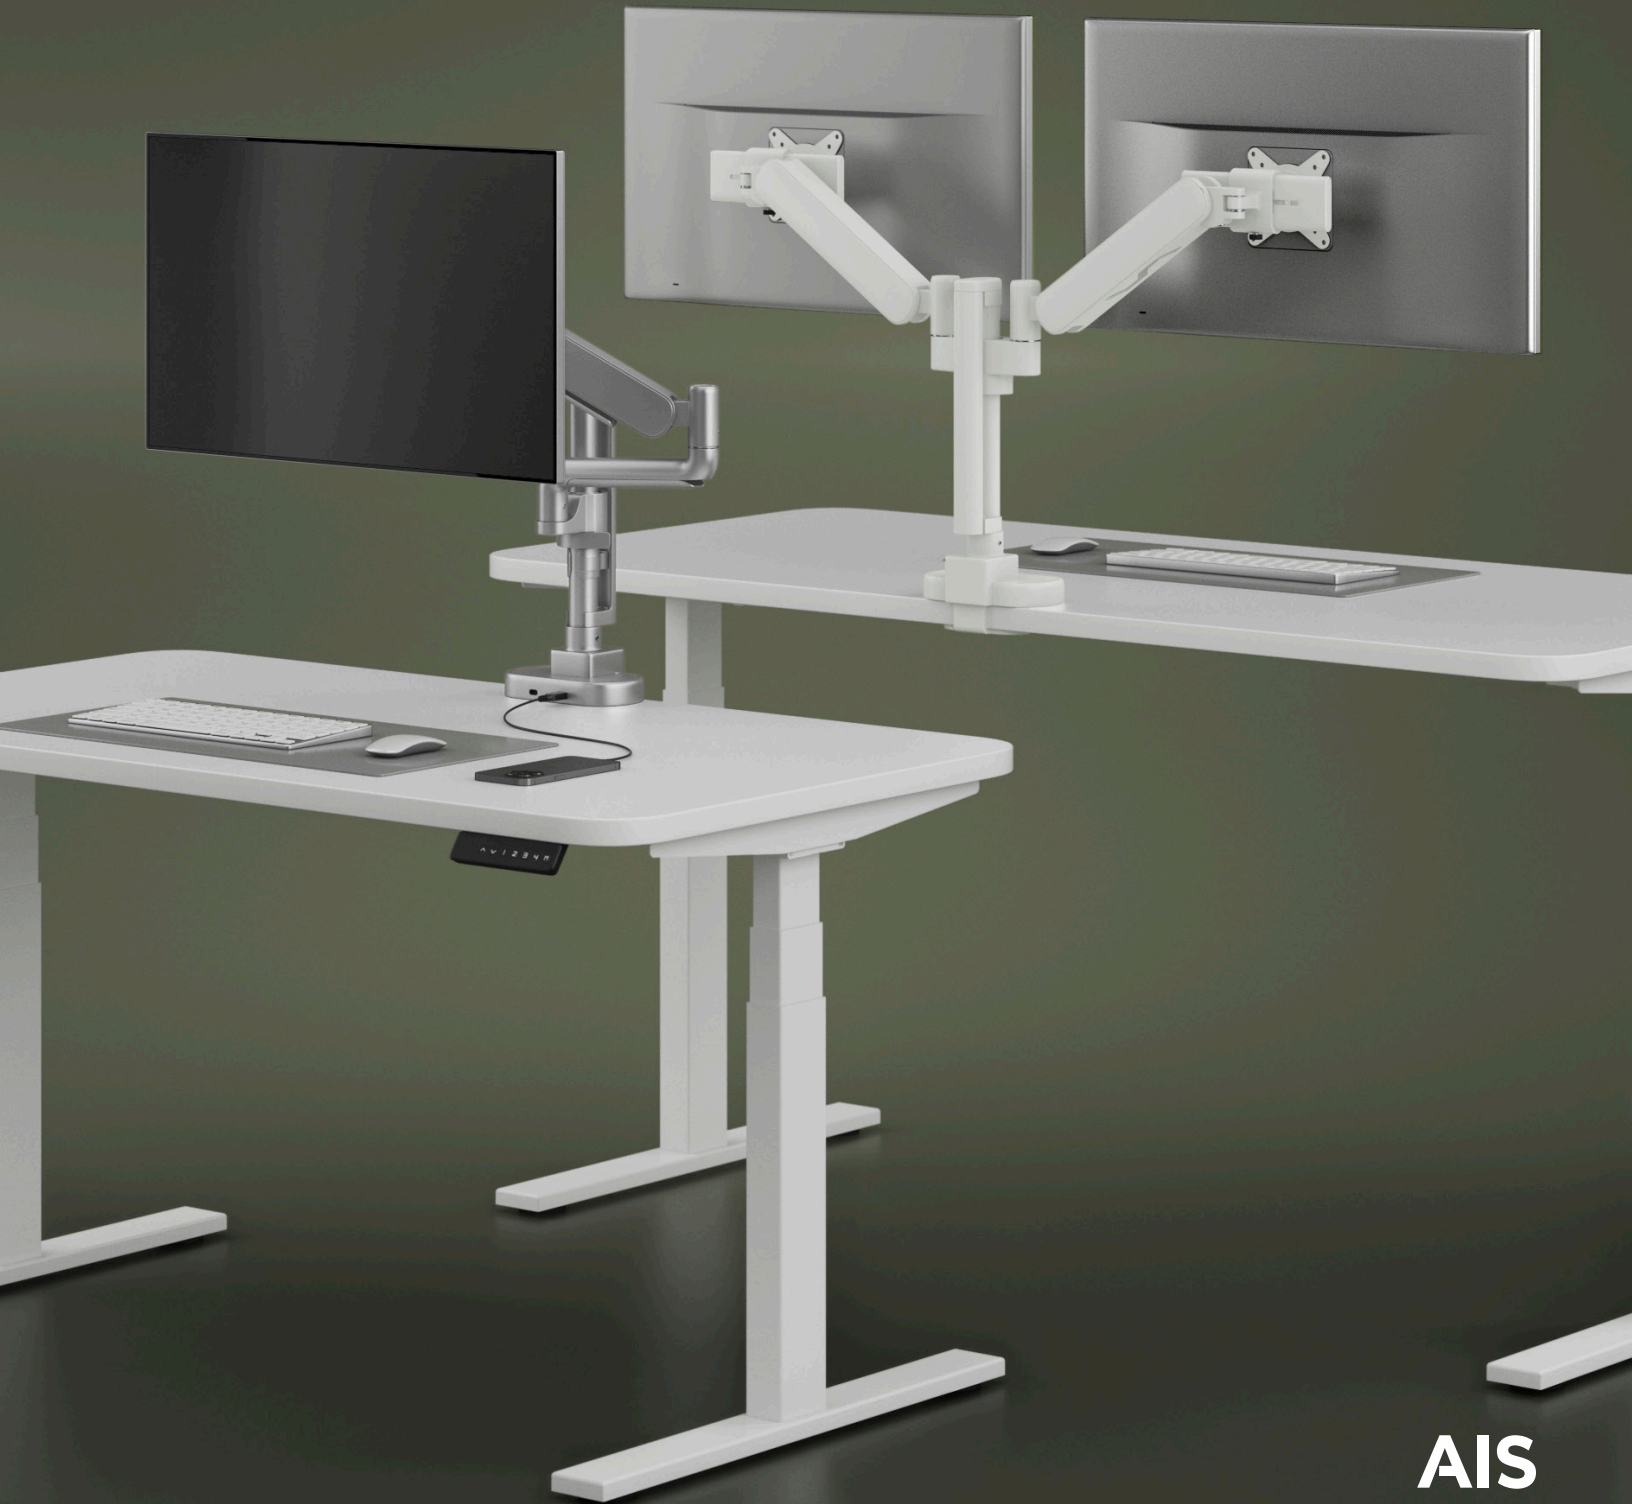

Performance Series Monitor Arms

AIS

Performance Series Monitor Arms

Performance Series monitor arms deliver ergonomic precision with a full range of motion, dual sliders, and smooth adjustability. With a smart base, it's a high-performance solution that looks as good as it works.

Features

- Arms available in single, dual, and triple
- Supports monitors 17"–35" (4.4–22 lbs per arm)
- Height adjustment: 11" (tool-free)
- Full motion: 40° tilt, 90° swivel, 180° rotation with arm lock capability
- Independent dual slider with 9.2" travel
- VESA compatible (75mm & 100mm)
- Clamp or grommet mounting options included
- Arms and accessories available in black, white, or silver

Accessory Options

SmartDock

- Tool-free Installation
- (3) USB-A (2 on back)
- (3) USB-C (1 with cord)
- (1) AC power
- (3) HDMI
- (1) Audio in/out
- (1) RJ45

SmartPower

- Tool-free Installation
- (2) USB-A (2 on back)
- (2) USB-C
- (2) AC power

Lever for tool-free height adjustment

Dual slider for horizontal movement

USB-C and USB-A charging ports

Integrated cable management