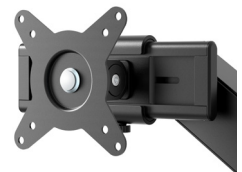

Performance Series Monitor Arms

AIS

Performance Series Monitor Arms

Performance Series monitor arms deliver ergonomic precision with a full range of motion, dual sliders, and smooth adjustability. With a smart base, it's a high-performance solution that looks as good as it works.

Features

- Arms available in single, dual, and triple
- Supports monitors 17"–35" (4.4–22 lbs per arm)
- Height adjustment: 11" (tool-free)
- Full motion: 40° tilt, 90° swivel, 180° rotation with arm lock capability
- Independent dual slider with 9.2" travel
- VESA compatible (75mm & 100mm)
- Clamp or grommet mounting options included
- Arms and accessories available in black, white, or silver

Accessory Options

SmartDock

- Tool-free Installation
- (3) USB-A (2 on back)
- (3) USB-C (1 with cord)
- (1) AC power
- (3) HDMI
- (1) Audio in/out
- (1) RJ45

SmartPower

- Tool-free Installation
- (2) USB-A (2 on back)
- (2) USB-C
- (2) AC power

Lever for tool-free height adjustment

Dual slider for horizontal movement

USB-C and USB-A charging ports

Integrated cable management